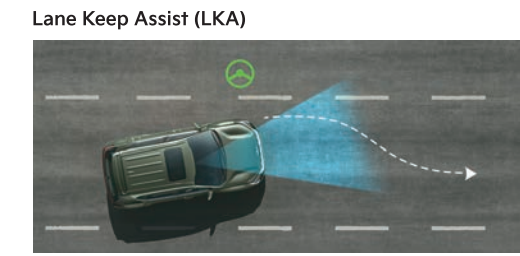

counter steers to prevent vehicle from departing from its lane