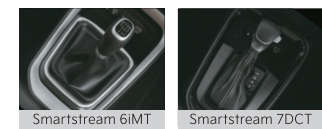

Impressive Performance

Powerful Smartstream G1.0 T-GDi Petrol Engine

Power 88 kW/ 6 000 rpm
Torque 172 Nm/ 1 500-4 000 rpm