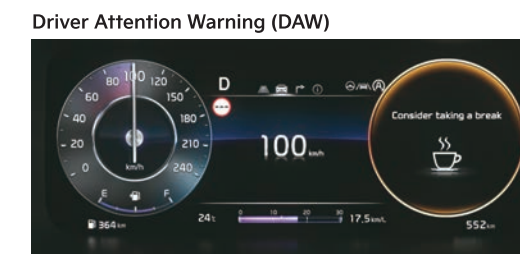

counter steers to prevent vehicle from departing from its lane

Lane Following Assist (LFA)

steers to keep the car in the center of the lane

automatically adjusts the high beam/ low beam based on the oncoming vehicle's headlamp intensity

Leading Vehicle Departure Alert (LVDA)

informs the driver if the vehicle in front starts moving and driver does not react

alerts the driver based on driver's attention level

Trained to your command.

Untamed as it may be, the new Sonet is yours to command. Next-gen Kia Connect integrates with Amazon Alexa for home-to-car connectivity, and 70+ features that let you control your vehicle through a smartphone or smartwatch.

Find My Car

Fuel Level Information

Tyre Pressure Information

Horn & Light Control

Lock/ Unlock Vehicle

Remote Climate Control

Mobile App available on:

Smartwatch connectivity on:

Connected Features

OTA Map & System Update

offers latest map and system updates conveniently via over-the-air technology

Voice Controlled Window Function

lets you pull up or open your windows without taking your hands off the wheel