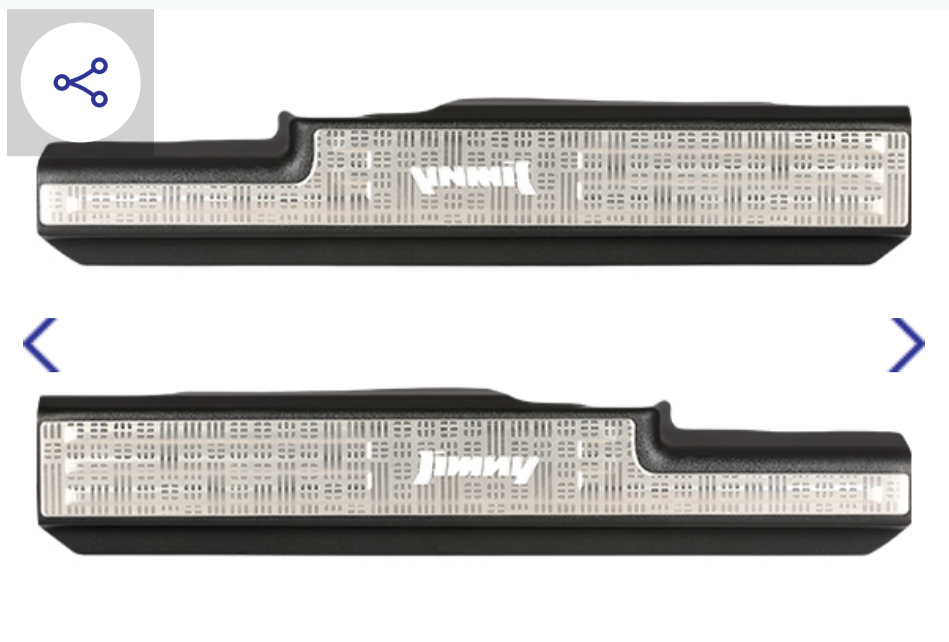

Home / **Illuminated Door Sill Guard - Tread Metal | Jimny**

Illuminated Door Sill Guard - Tread Metal | Jimny

Enter and leave your car in style, also protect car door sills with MSGA range of Door Sill Guards

Product Details

These Door Sill Guards are designed specifically for Jimny, complying to manufacturer's testing standards. Product used is of high-quality raw material to ensure complete protection & longevity to your car's interior. Illuminated Door Sill Guard provides good aesthetic looks to the interior of your car.

Features & Details

- Exclusively designed for Jimny
- Made from high quality Stainless Steel material embossed with design
- Easy Installation - no drilling or other modification required
- Designed & tested as per manufacturer's Standards