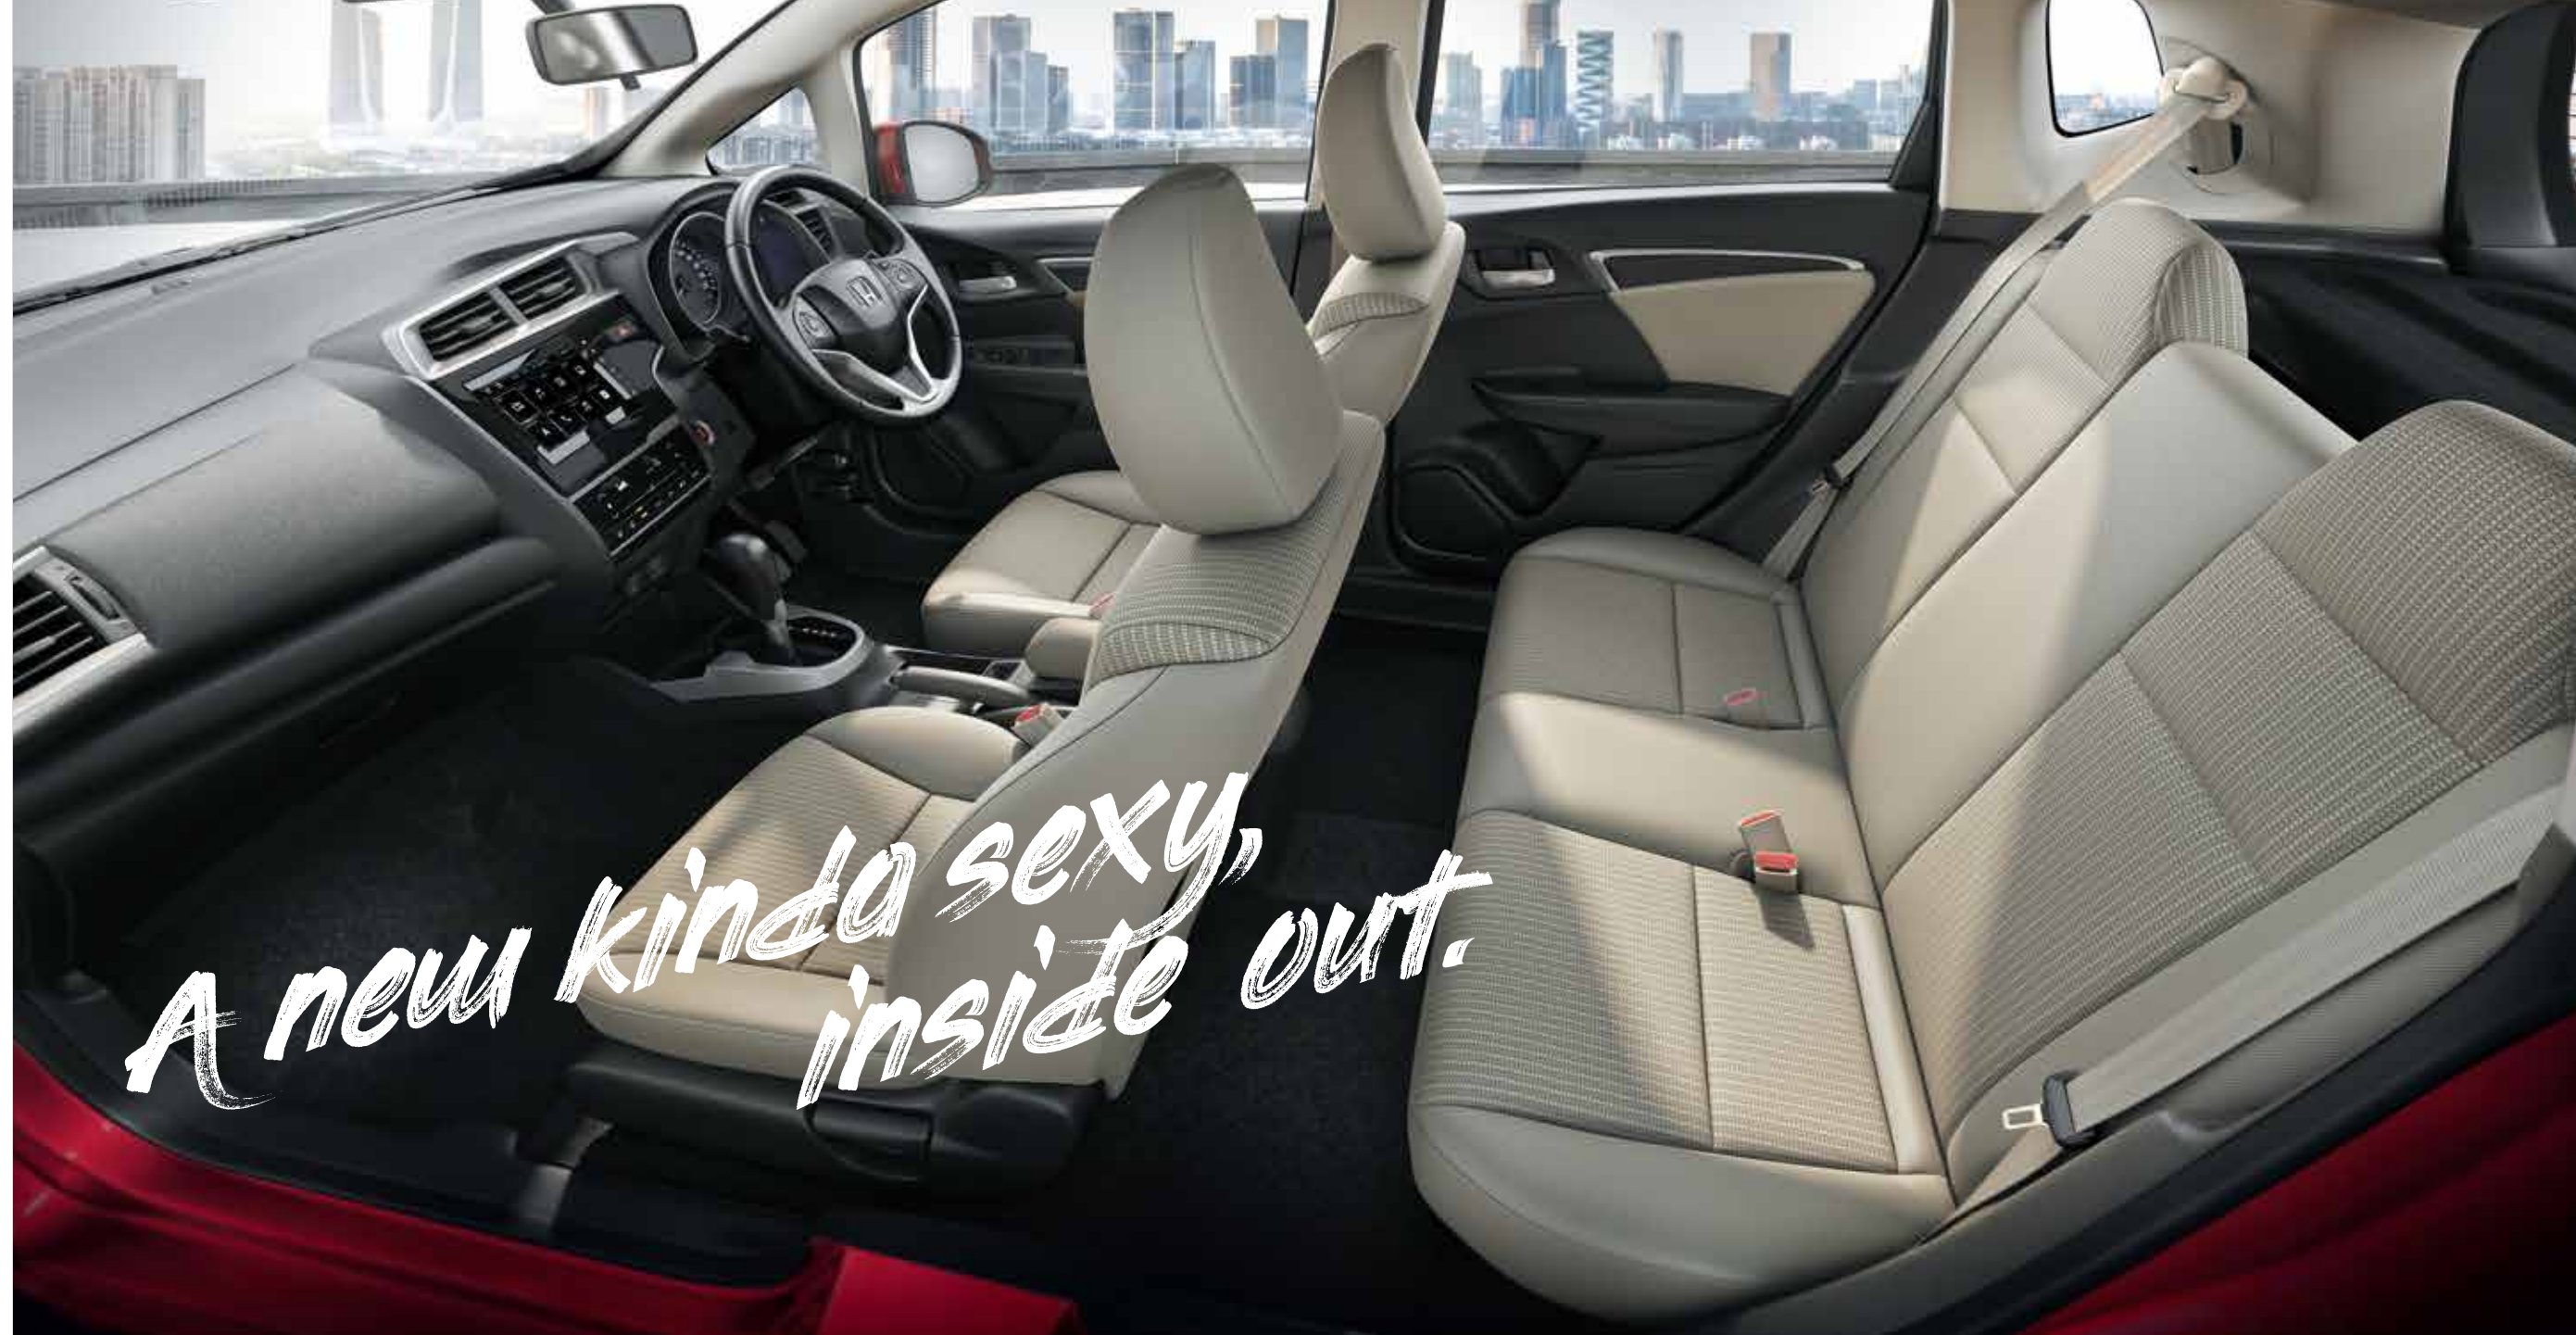

Rear LED Wing Light

Chrome Accentuated High Gloss Black Grille

Alloy Wheel

Wraparound Head Lamp

Chrome Door Handle

Electric Mirror with Turn Indicator

Fog Lamp

*A new kinda sexy,  
inside out.*

Push Button Start/Stop with Smart Key

Action-packed Steering Wheel (Audio, Handsfree, Paddle Shift & Cruise Control)

Auto AC with Touchscreen Control Panel

Advanced Multi-Info Combi Meter

Enter smooth. Exit smooth. The Smart Key in your pocket, your finger on the Push Button Start and off you go. Settle in and take charge with the touchscreen AC controls, leather wrapped steering wheel and an advanced instrument cluster. Driving is the new relaxing with Cruise Control. And with best-in-class space and comfort, the Honda Jazz is ready for you to settle into one of the sexiest interiors of Honda.