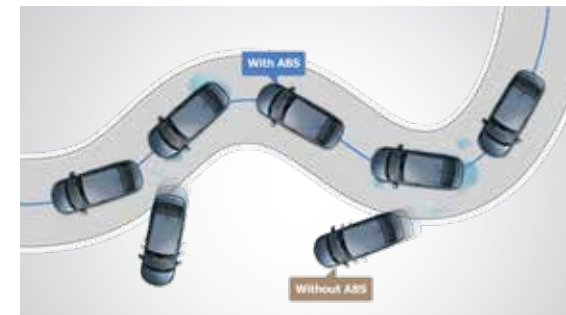

ABS with EBD