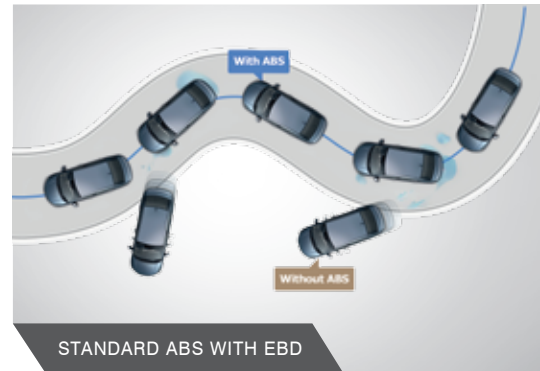

BIG ON SAFETY

The safety of the car and the people inside it is always a priority for every Honda car. The all new Amaze goes that extra mile to bring a new upgrade to safety features.

BIG ACCESSORIES

UTILITY PACKAGE

CHROME PACKAGE