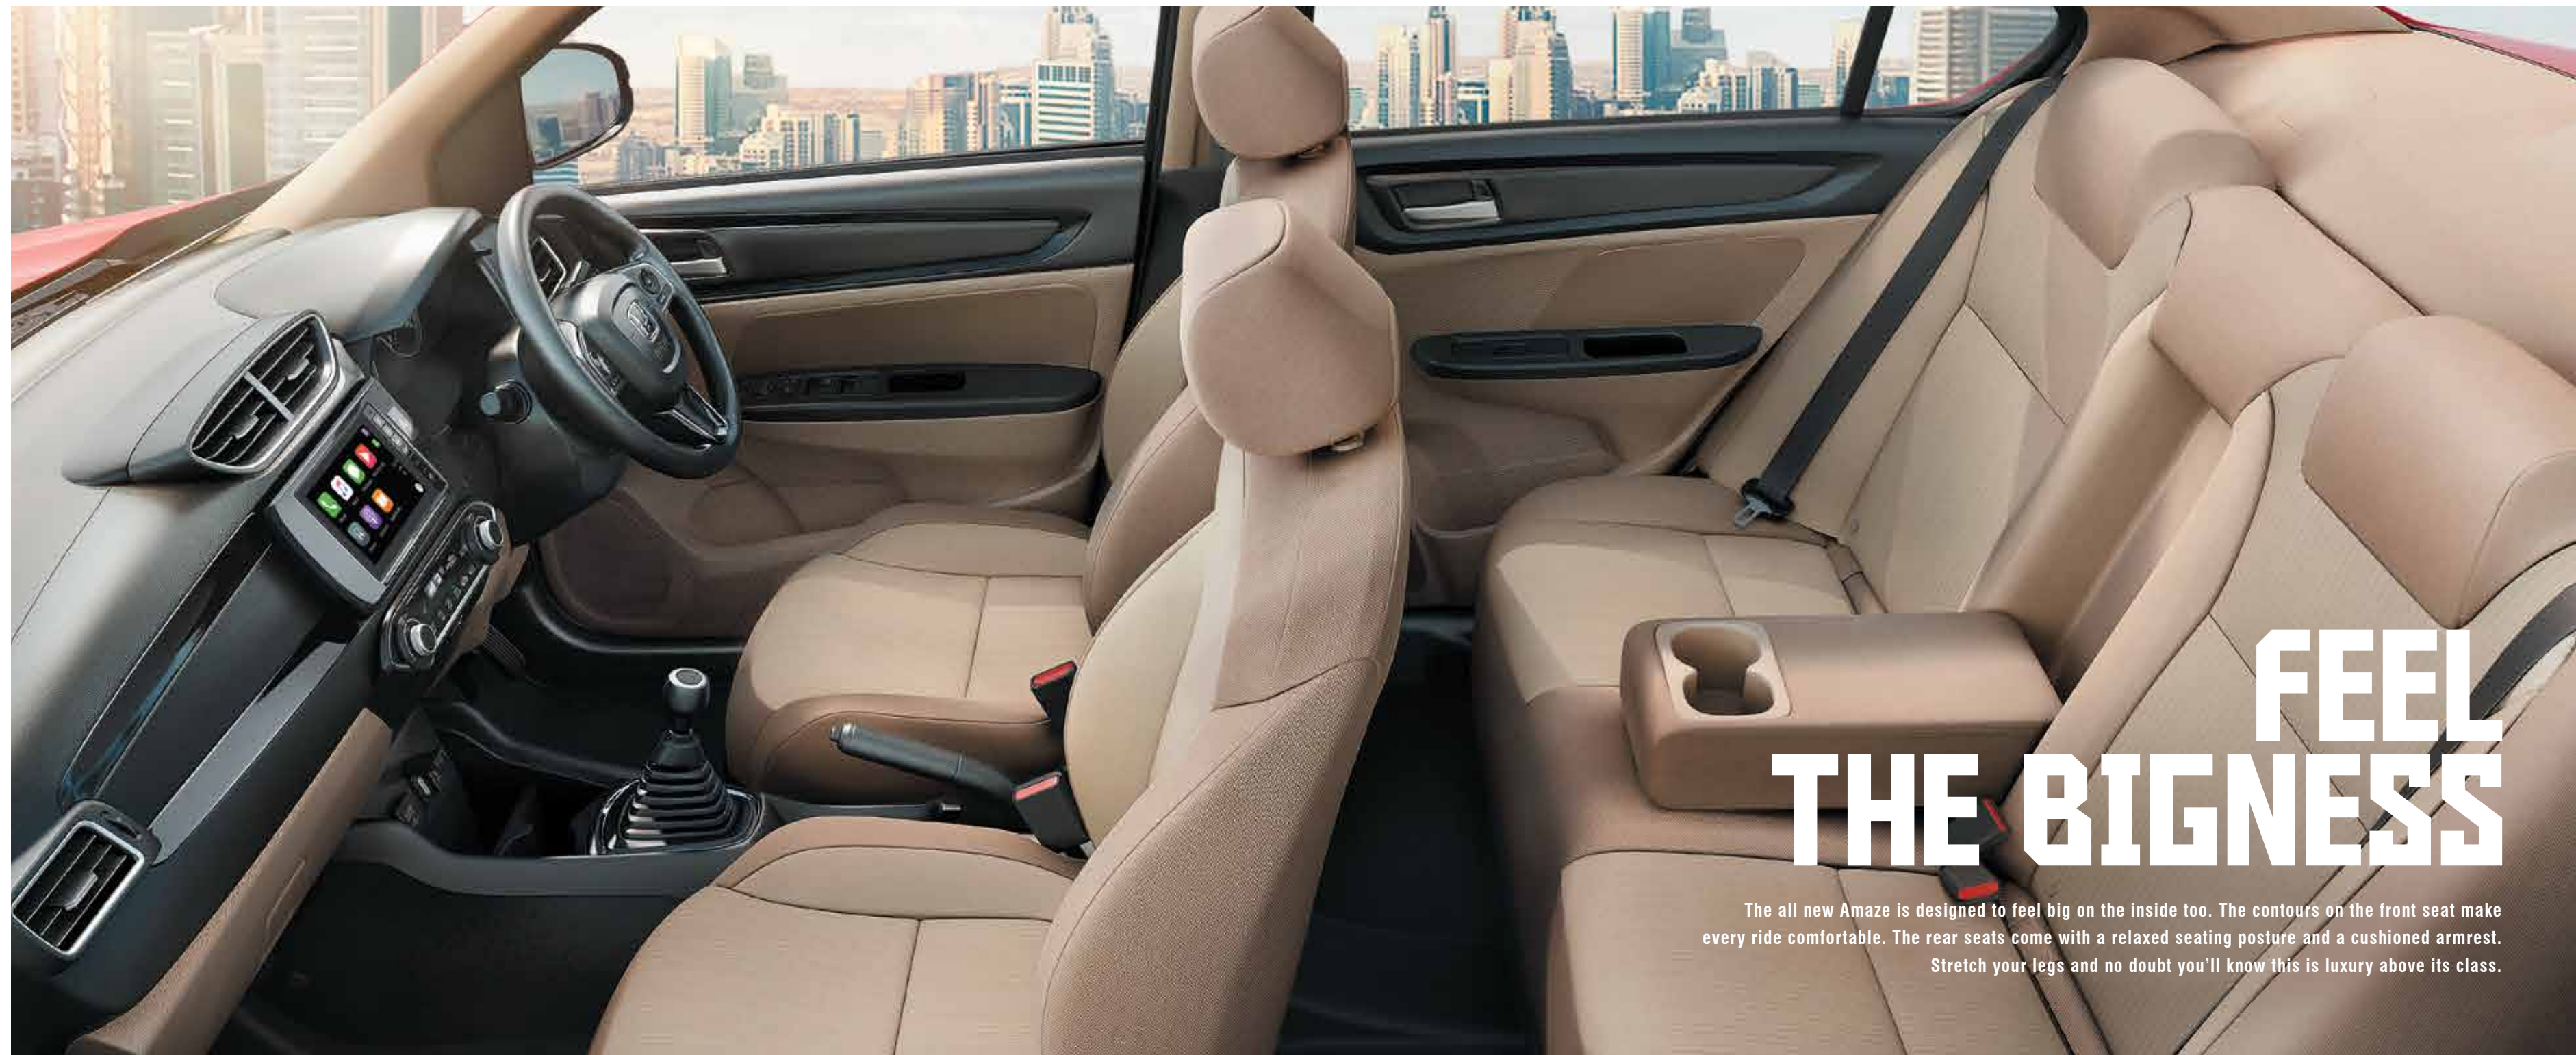

TOUCH SENSOR BASED SMART ENTRY SYSTEM

DRIVER SEAT HEIGHT ADJUSTER

BIG 420L BOOT SPACE

- TILT STEERING
- USB PORTS AND POWER OUTLET IN FRONT CONSOLE
- REAR POWER OUTLET
- CARD HOLDER IN GLOVE BOX
- 1L BOTTLE HOLDER ON ALL DOORS