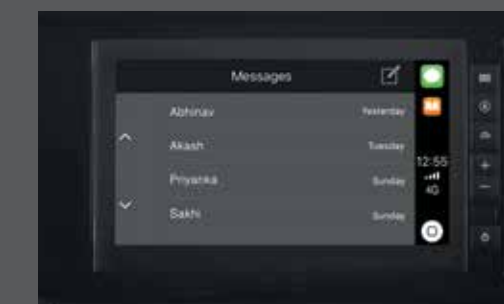

DIGIPAD 2.0

17.7 cm TOUCHSCREEN AUDIO, VIDEO & NAVIGATION SYSTEM

CONNECT IN A BIG WAY

The advanced floating DIGIPAD 2.0 will take connectivity to another level. It comes with a host of advanced functionality like navigation, messaging, music and more. Seamlessly connect your drive with your smartphone enabled digital lifestyle through intuitive and easy-to-use controls. Unlock the wonders of iPhone through Apple CarPlay. You can also connect Android phones with Android Auto. The rear camera display for easy parking is yet another convenience on this infotainment hub.

- In-built Satellite Linked Turn by Turn Navigation
- Voice Command
- Video Playback
- Bluetooth for Handsfree Telephone & Audio Streaming Support
- AM/FM Radio, MP3, iPod

Apple CarPlay

PHONE

MESSAGES

Android Auto