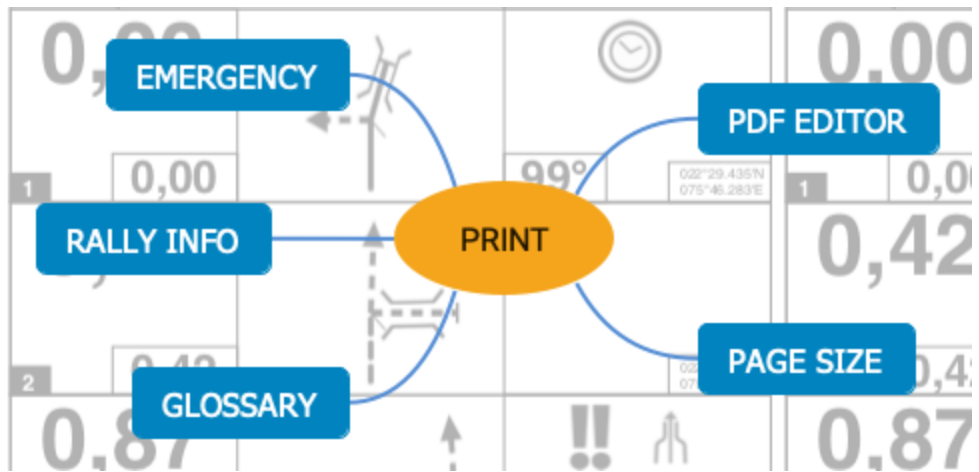

4.1. PDF Editor

4.1.1. MasterPDF Editor

4.2. Page Size

4.3. Glossary

4.4. Rally Info

4.5. Emergency

5. Navigation