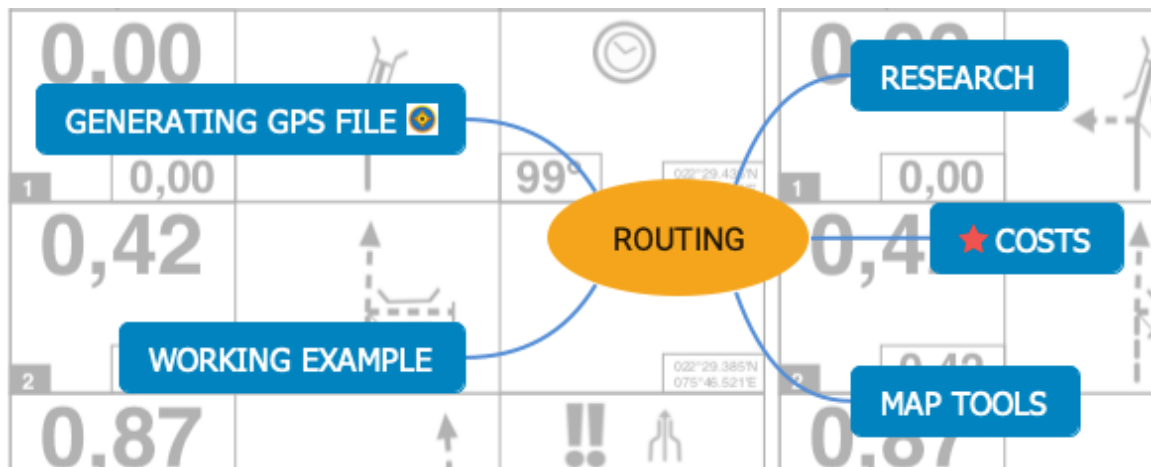

1. Who - Where - What - Why - How

2. Routing