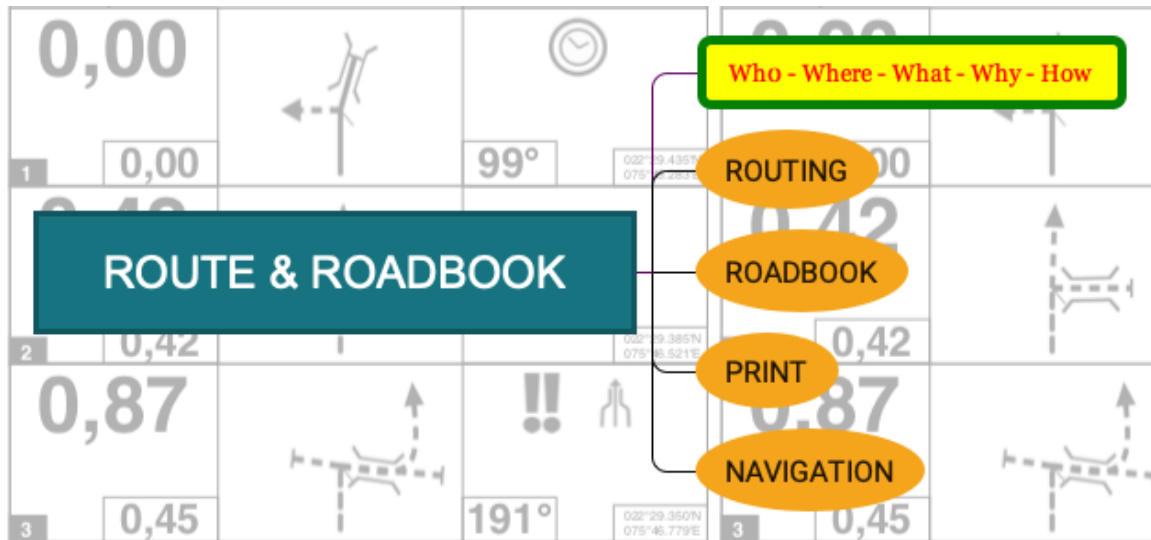

3.2.5.	Pacenotes	8
3.2.6.	QuoVadis	8
3.2.7.	Notes	8
3.3.	Preliminary Roadbook	8
3.4.	Ground Recce	9
3.4.1.	Make note for both directions	9
3.4.2.	Find out local mandi's and festivals	9
3.4.3.	Try to do recce around event time	9
3.5.	Generating GPS file	9
3.6.	Adding Details	9
3.7.	Final Roadbook	9
3.8.	Roadbook Check	9
3.8.1.	Last Moment Changes	9
3.8.2.	New eyes on the road	9
3.8.3.	Reconfirm locations of TC with pictures	9
3.8.4.	Try and check at rally speeds	9
4.	Print	9
4.1.	PDF Editor	10
4.1.1.	MasterPDF Editor	10
4.2.	Page Size	10
4.3.	Glossary	10
4.4.	Rally Info	10
4.5.	Emergency	10
5.	Navigation	10
5.1.	Tripy	11
5.2.	GPS like Garmin etc.	11
5.3.	Smartphone apps	11
5.4.	GPS TRIPMETER	11
5.5.	Rallytrip meter	11
5.6.	RallyGDP	11
5.7.	RallyNavigator	11
5.8.	Rabbit Navigator	11
5.9.	Terratrip	11