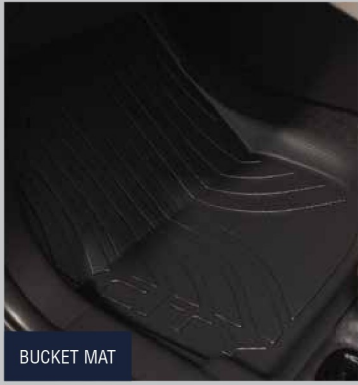

BASIC KIT

UTILITY PACKAGE

Terms & Conditions apply. Accessories shown in the entire brochure may not be a part of standard equipment and will be available at an extra cost. *Images used in the brochure are computer generated/enhanced for creative representation purpose and may vary from actual product images. For more details please visit your nearest Honda Dealership or www.hondacarindia.com