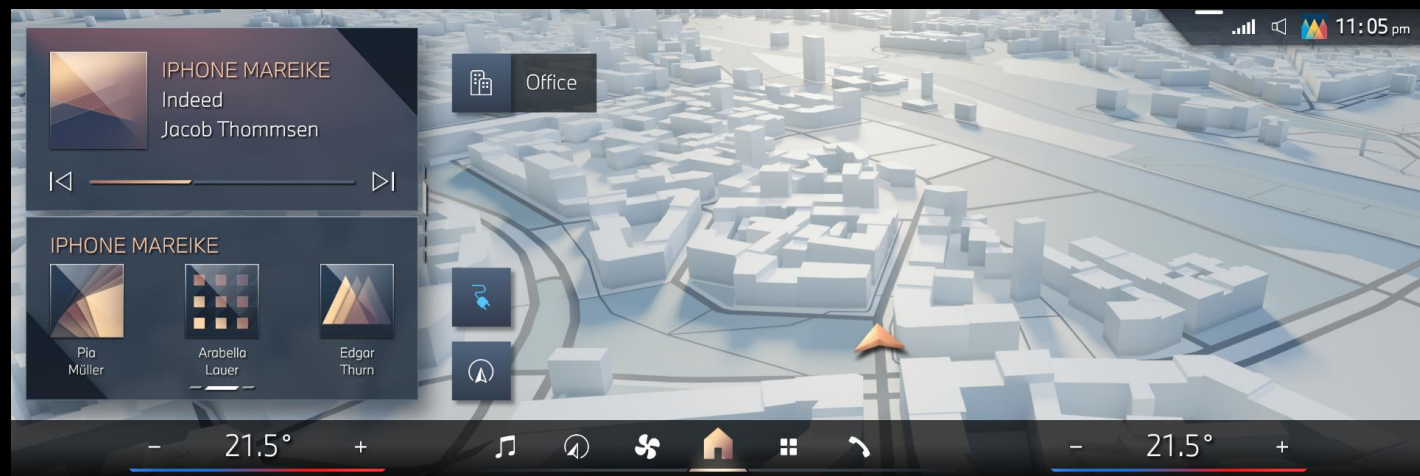

INTERIOR DESIGN

Widescreen Curved Display

Ambient Light (BMW Interaction Bar)

Air conditioning with almost invisible joint vents

Most Spacious Cabin in the Segment

Contour Seats, headrest cushions

Panorama Sunroof – Bigger than ever

Bowers & Wilkins Surround Sound System

Rear Wireless Charging

DIGITAL EXPERIENCE

YouTube

BMW OPERATING SYSTEM 8.5 WITH QUICK SELECT

Navigation

- 21.5 °C AUTO +

Telephony