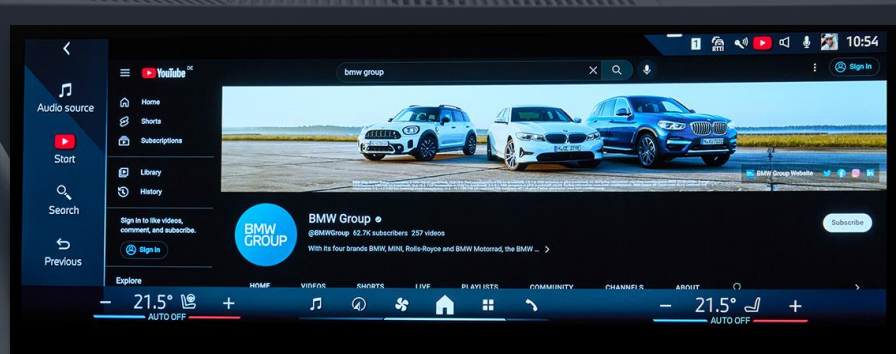

INTERIOR DESIGN

Widescreen Curved Display

Ambient Light (BMW Interaction Bar)

Air conditioning with almost invisible joint vents

Most Spacious Cabin in the Segment

Contour Seats, headrest cushions

Panorama Sunroof – Bigger than ever

Bowers & Wilkins Surround Sound System

Rear Wireless Charging

DIGITAL EXPERIENCE

YouTube

BMW OPERATING SYSTEM 8.5 WITH QUICK SELECT

Navigation

- 21.5 °C AUTO +

Telephony