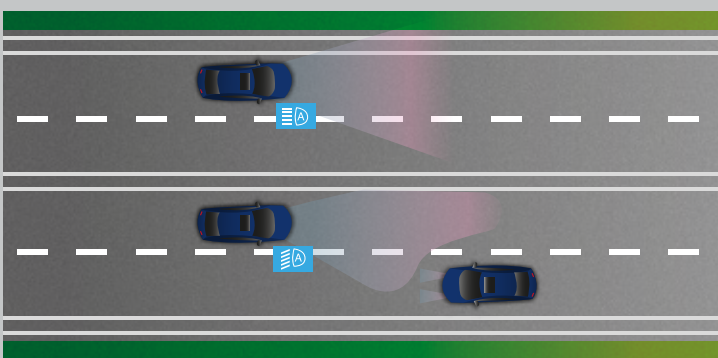

Honda SENSING

Honda Sensing² Mitigates Collisions Using Advanced Technology

A high-performance front camera with a wide-angle, far-reaching detection system that alerts the driver and minimises risk of accidents.

ROAD DEPARTURE MITIGATION SYSTEM

Provides advance warning through audio and visual alerts to the driver when the car seems to deviate from the lane. Provides steering wheel support when the car seems to deviate from the road boundaries.

LANE KEEP ASSIST SYSTEM

Assists the driver to steer the wheel and helps the car to drive in the middle of the lane when cruising along the highway.

ADAPTIVE CRUISE CONTROL

Assists acceleration and braking operation when cruising on highways while maintaining safe distance from preceding car.

AUTO HIGH-BEAM

Switches between high beam and low beam automatically at night to support good visibility for driver as well as preceding or oncoming car.

LEAD CAR DEPARTURE NOTIFICATION SYSTEM

Inform the driver with visual and audible alerts when the vehicle ahead has started moving.