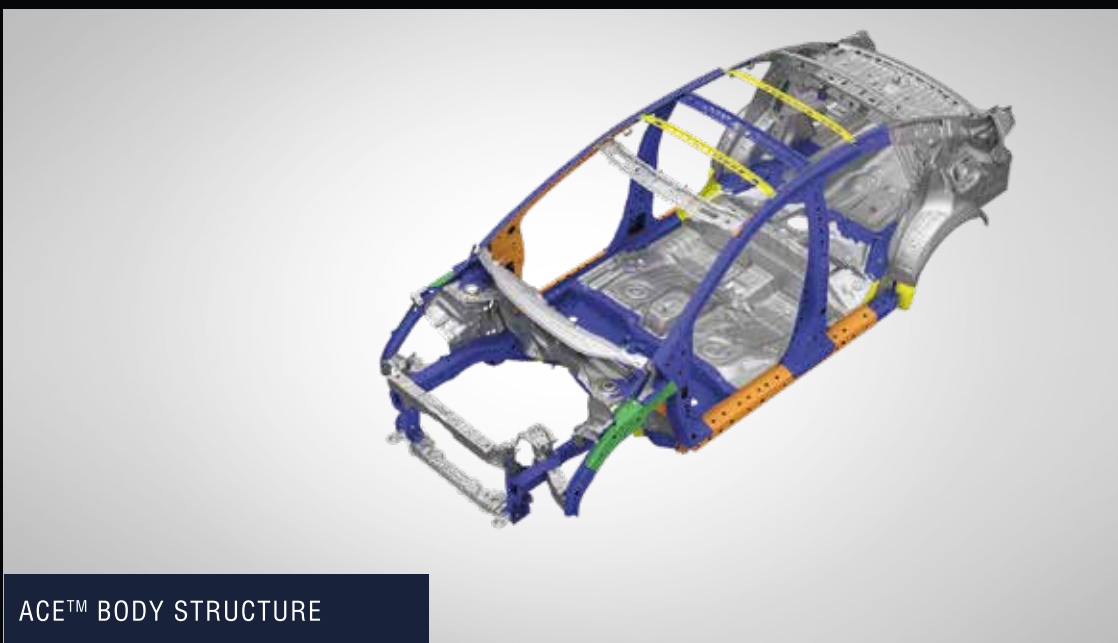

ACE™ BODY STRUCTURE