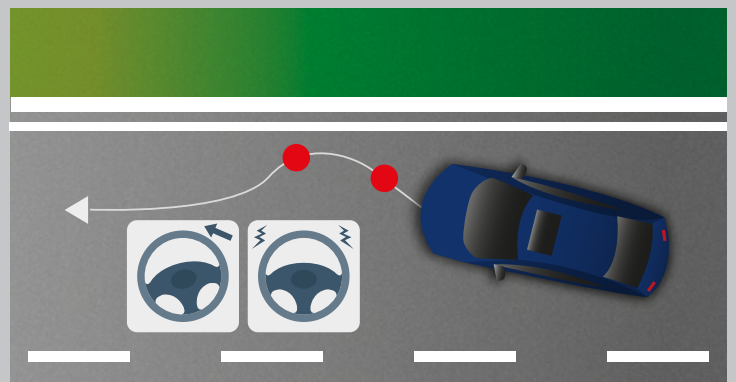

Honda SENSING

Honda Sensing² Mitigates Collisions Using Advanced Technology

A high-performance front camera with a wide-angle, far-reaching detection system that alerts the driver and minimises risk of accidents.

Honda SENSING

COLLISION MITIGATION BRAKING SYSTEM

Provides advance warning where risk of collision is imminent, through audio and visual alerts to the driver. Applies brakes to slow down the speed of the car and mitigates collision.

ROAD DEPARTURE MITIGATION SYSTEM

Provides advance warning through audio and visual alerts to the driver when the car seems to deviate from the lane. Provides steering wheel support when the car seems to deviate from the road boundaries.

LANE KEEP ASSIST SYSTEM

Assists the driver to steer the wheel and helps the car to drive in the middle of the lane when cruising along the highway.

ADAPTIVE CRUISE CONTROL

Assists acceleration and braking operation when cruising on highways while maintaining safe distance from preceding car.