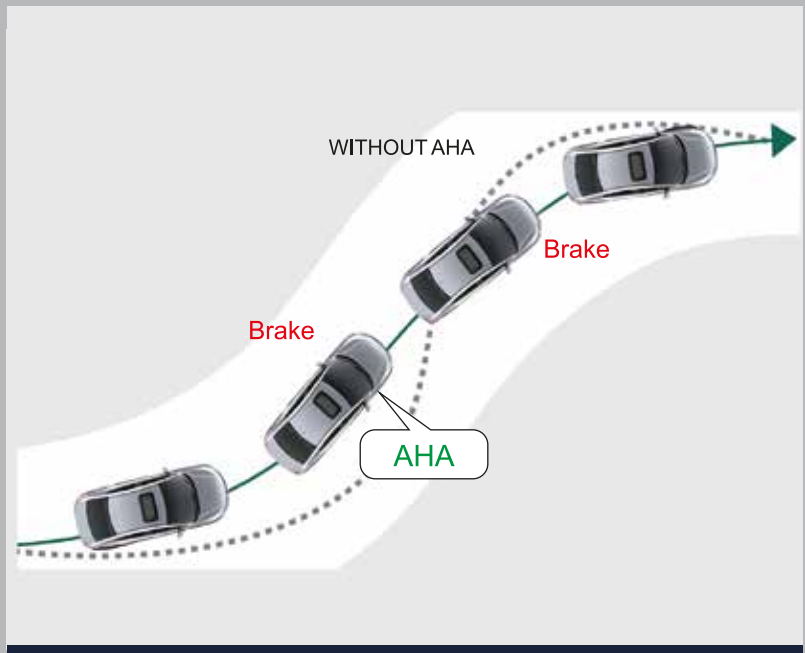

AGILE HANDLING ASSIST^