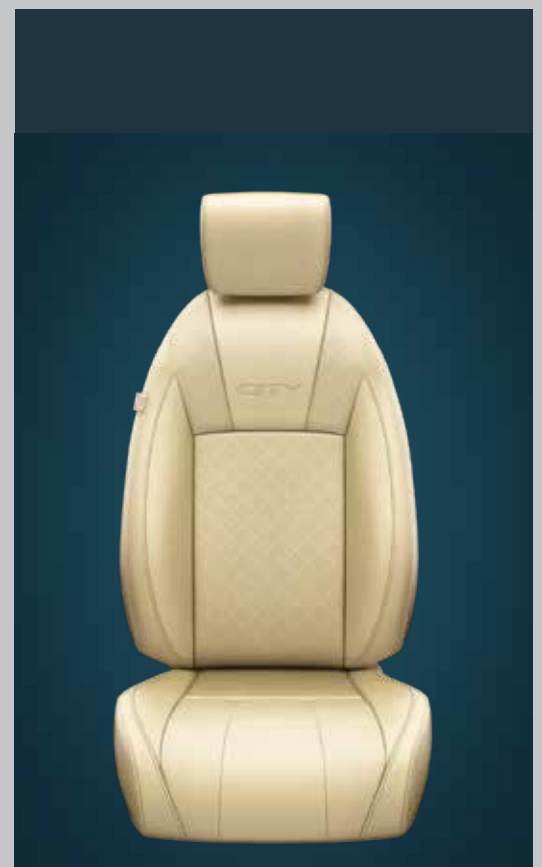

SIDE AIR BAG COMPATIBLE SEAT COVER