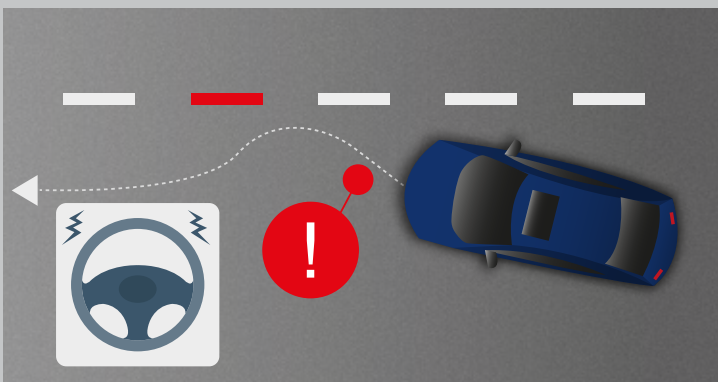

Honda SENSING

Honda Sensing² Mitigates Collisions Using Advanced Technology

A high-performance front camera with a wide-angle, far-reaching detection system that alerts the driver and minimises risk of accidents.

Honda SENSING

COLLISION MITIGATION BRAKING SYSTEM

Provides advance warning where risk of collision is imminent, through audio and visual alerts to the driver. Applies brakes to slow down the speed of the car and mitigates collision.

ROAD DEPARTURE MITIGATION SYSTEM

Provides advance warning through audio and visual alerts to the driver when the car seems to deviate from the lane. Provides steering wheel support when the car seems to deviate from the road boundaries.

LANE KEEP ASSIST SYSTEM

Assists the driver to steer the wheel and helps the car to drive in the middle of the lane when cruising along the highway.

ADAPTIVE CRUISE CONTROL

Assists acceleration and braking operation when cruising on highways while maintaining safe distance from preceding car.