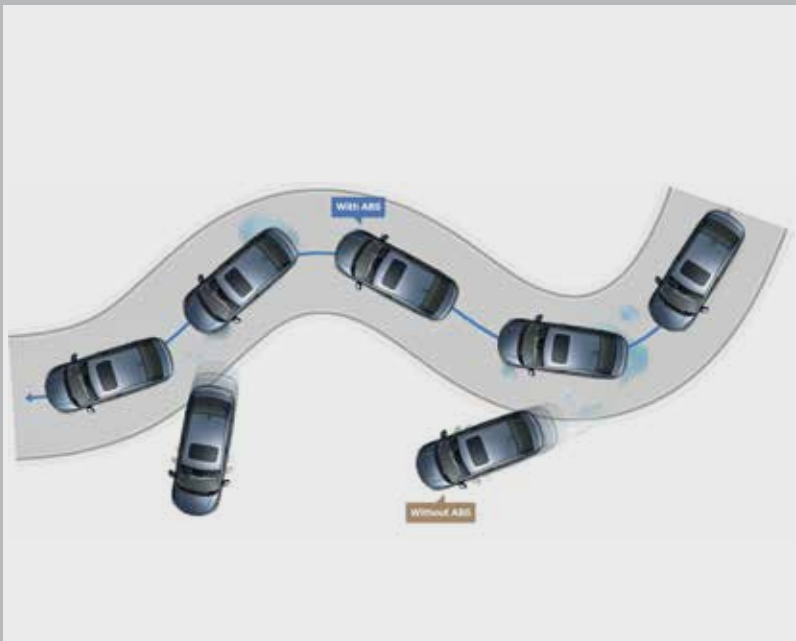

ABS WITH EBD