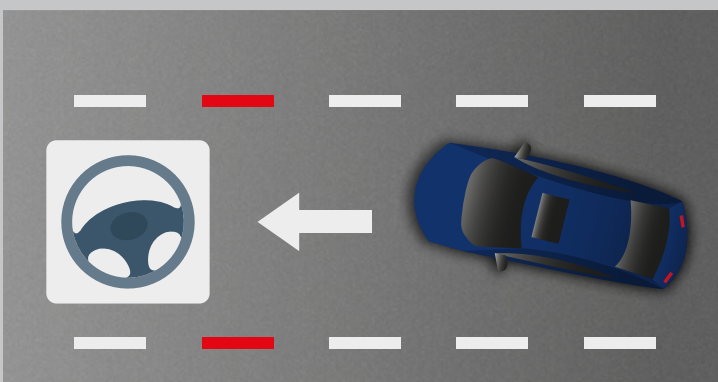

Honda SENSING

Honda Sensing² Mitigates Collisions Using Advanced Technology

A high-performance front camera with a wide-angle, far-reaching detection system that alerts the driver and minimises risk of accidents.

Honda SENSING

COLLISION MITIGATION BRAKING SYSTEM

Provides advance warning where risk of collision is imminent, through audio and visual alerts to the driver. Applies brakes to slow down the speed of the car and mitigates collision.

ROAD DEPARTURE MITIGATION SYSTEM

Provides advance warning through audio and visual alerts to the driver when the car seems to deviate from the lane. Provides steering wheel support when the car seems to deviate from the road boundaries.

LANE KEEP ASSIST SYSTEM

Assists the driver to steer the wheel and helps the car to drive in the middle of the lane when cruising along the highway.

ADAPTIVE CRUISE CONTROL

Assists acceleration and braking operation when cruising on highways while maintaining safe distance from preceding car.