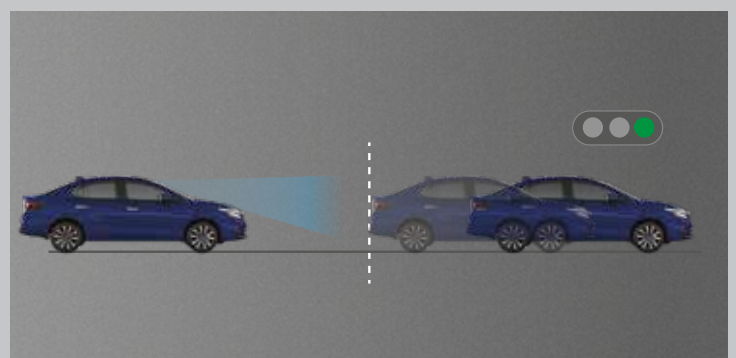

Honda SENSING

Honda Sensing² Mitigates Collisions Using Advanced Technology

A high-performance front camera with a wide-angle, far-reaching detection system that alerts the driver and minimises risk of accidents.

ROAD DEPARTURE MITIGATION SYSTEM

Provides advance warning through audio and visual alerts to the driver when the car seems to deviate from the lane. Provides steering wheel support when the car seems to deviate from the road boundaries.

LANE KEEP ASSIST SYSTEM

Assists the driver to steer the wheel and helps the car to drive in the middle of the lane when cruising along the highway.

ADAPTIVE CRUISE CONTROL

Assists acceleration and braking operation when cruising on highways while maintaining safe distance from preceding car.

AUTO HIGH-BEAM

Switches between high beam and low beam automatically at night to support good visibility for driver as well as preceding or oncoming car.

LEAD CAR DEPARTURE NOTIFICATION SYSTEM

Inform the driver with visual and audible alerts when the vehicle ahead has started moving.