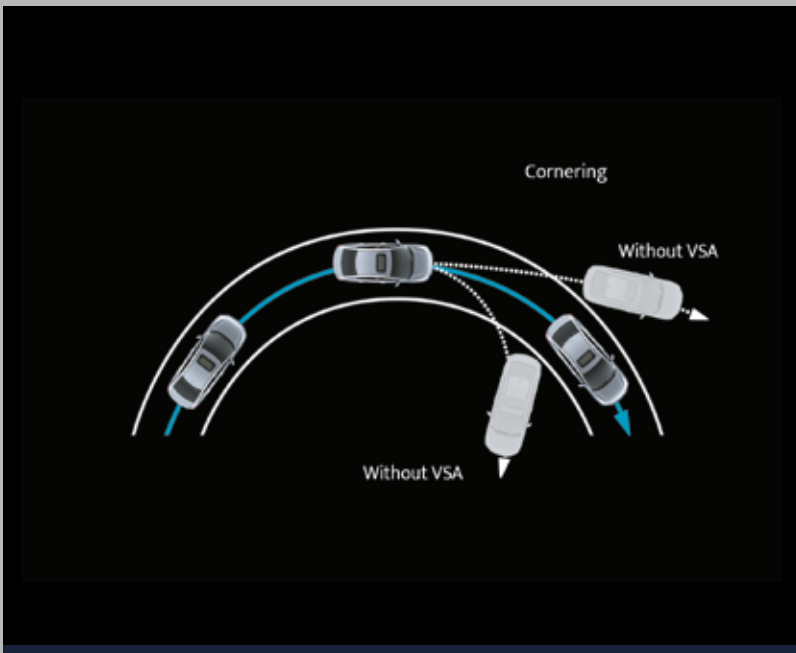

EMERGENCY STOP SIGNAL (ESS)

REAR PARKING SENSORS

AUTO HEADLAMPS WITH AUTO-OFF TIMER, FOLLOW-ME-HOME & LEAD-ME-TO-CAR FUNCTIONS

RAIN SENSING WIPERS

ALL POWER WINDOW AUTO UP/DOWN WITH PINCH GUARD

ALL SEATS HEAD RESTRAINTS WITH 3-POINT ELR SEATBELTS