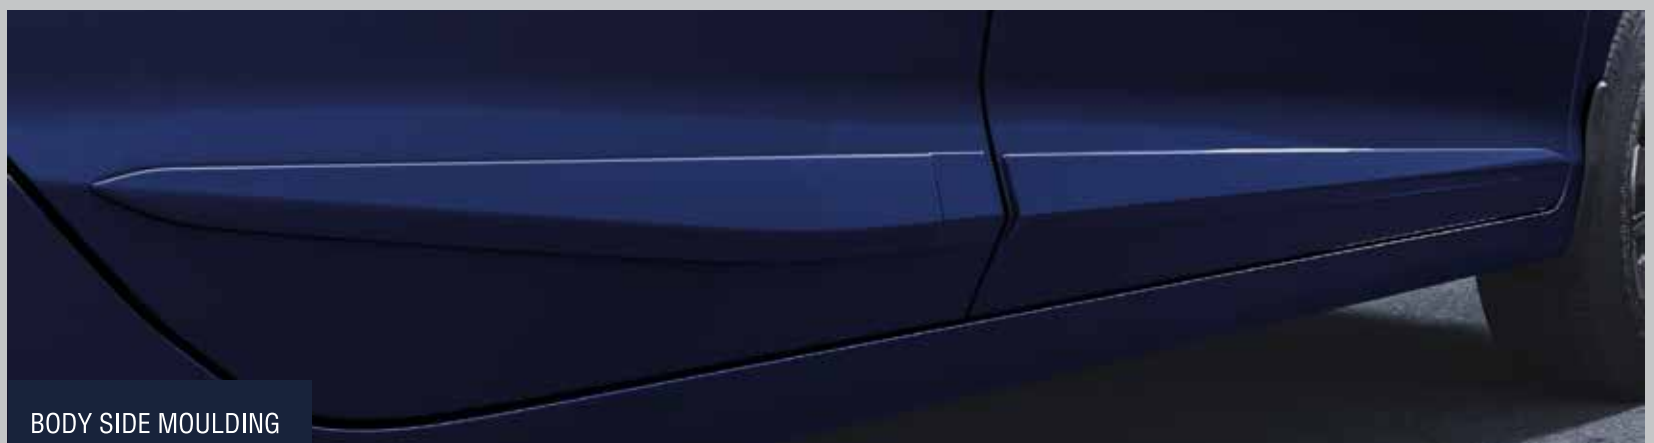

FRONT & REAR BUMPER PROTECTOR

DOOR HANDLE PROTECTOR

DOOR EDGE GARNISH

BODY SIDE MOULDING