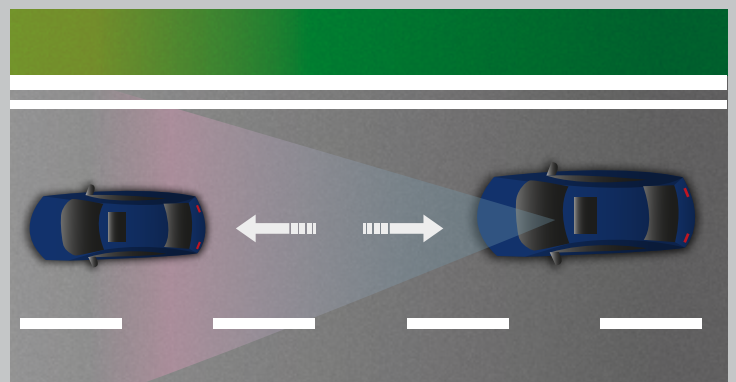

Honda SENSING

Honda Sensing² Mitigates Collisions Using Advanced Technology

A high-performance front camera with a wide-angle, far-reaching detection system that alerts the driver and minimises risk of accidents.

Honda SENSING

COLLISION MITIGATION BRAKING SYSTEM

Provides advance warning where risk of collision is imminent, through audio and visual alerts to the driver. Applies brakes to slow down the speed of the car and mitigates collision.

ROAD DEPARTURE MITIGATION SYSTEM

Provides advance warning through audio and visual alerts to the driver when the car seems to deviate from the lane. Provides steering wheel support when the car seems to deviate from the road boundaries.

LANE KEEP ASSIST SYSTEM

Assists the driver to steer the wheel and helps the car to drive in the middle of the lane when cruising along the highway.

ADAPTIVE CRUISE CONTROL

Assists acceleration and braking operation when cruising on highways while maintaining safe distance from preceding car.