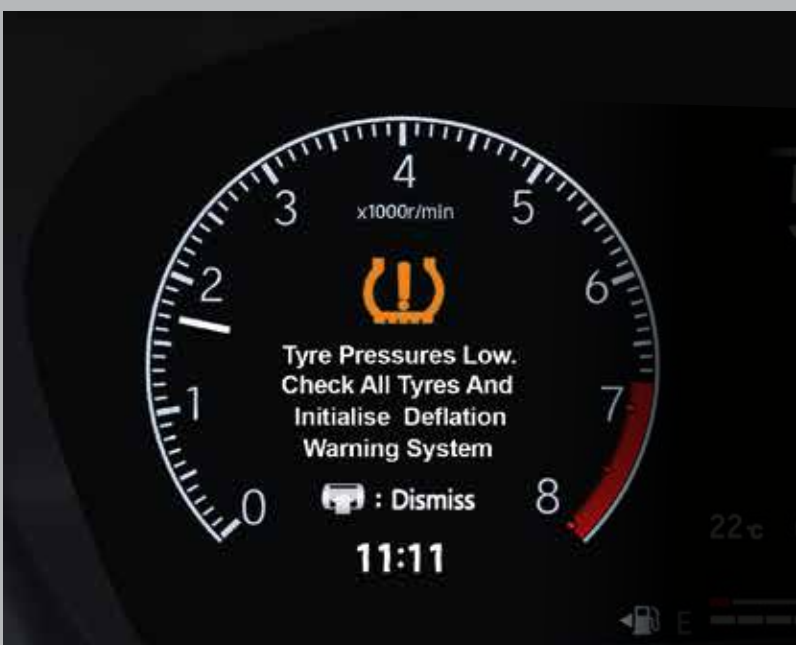

VEHICLE STABILITY ASSIST (VSA)

AGILE HANDLING ASSIST^

ABS WITH EBD

AUTO DIMMING INSIDE REAR VIEW MIRROR WITH FRAMELESS DESIGN

REAR ISOFIX ANCHORAGES & TETHER

IMMOBILIZER WITH ANTI-THEFT ALARM

TYRE PRESSURE MONITORING SYSTEM (DEFLATION WARNING SYSTEM)

SEATBELT WARNING

CONVENIENCES
THAT RAISE
THE BAR OF YOUR
EXPERIENCE

Honda Advanced Smart Key System for added Convenience and Security.

REMOTE ENGINE START (CVT ONLY)

ALL AUTO POWER WINDOW WITH KEYLESS REMOTE OPERATION (INCL. SUNROOF)