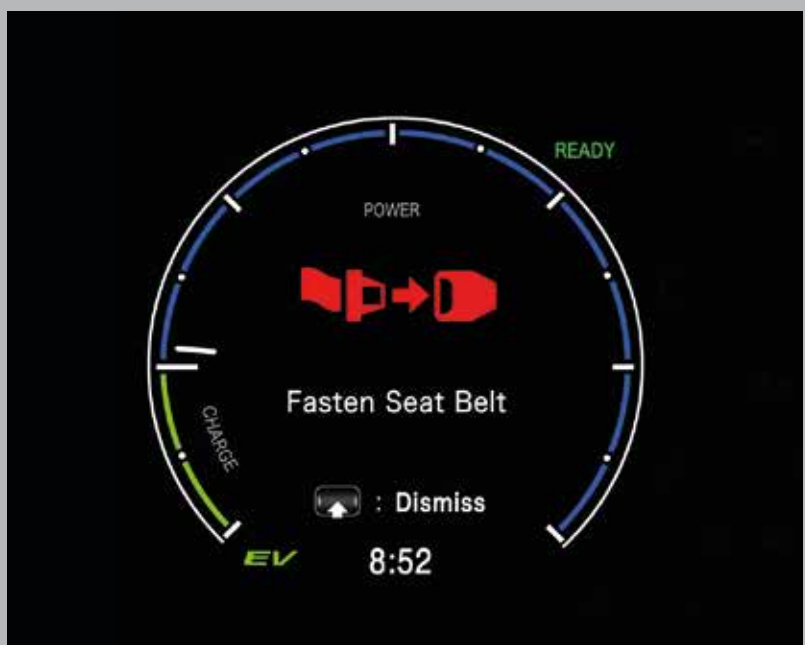

VEHICLE STABILITY ASSIST (VSA)

AGILE HANDLING ASSIST^

ABS WITH EBD

AUTO DIMMING INSIDE REAR VIEW MIRROR WITH FRAMELESS DESIGN

REAR ISOFIX ANCHORAGES & TETHER

IMMOBILIZER WITH ANTI-THEFT ALARM

TYRE PRESSURE MONITORING SYSTEM (DEFLATION WARNING SYSTEM)

SEATBELT WARNING

CONVENIENCES
THAT RAISE
THE BAR OF YOUR
EXPERIENCE

Honda Advanced Smart Key System for added Convenience and Security.

REMOTE ENGINE START (CVT ONLY)

ALL AUTO POWER WINDOW WITH KEYLESS REMOTE OPERATION (INCL. SUNROOF)