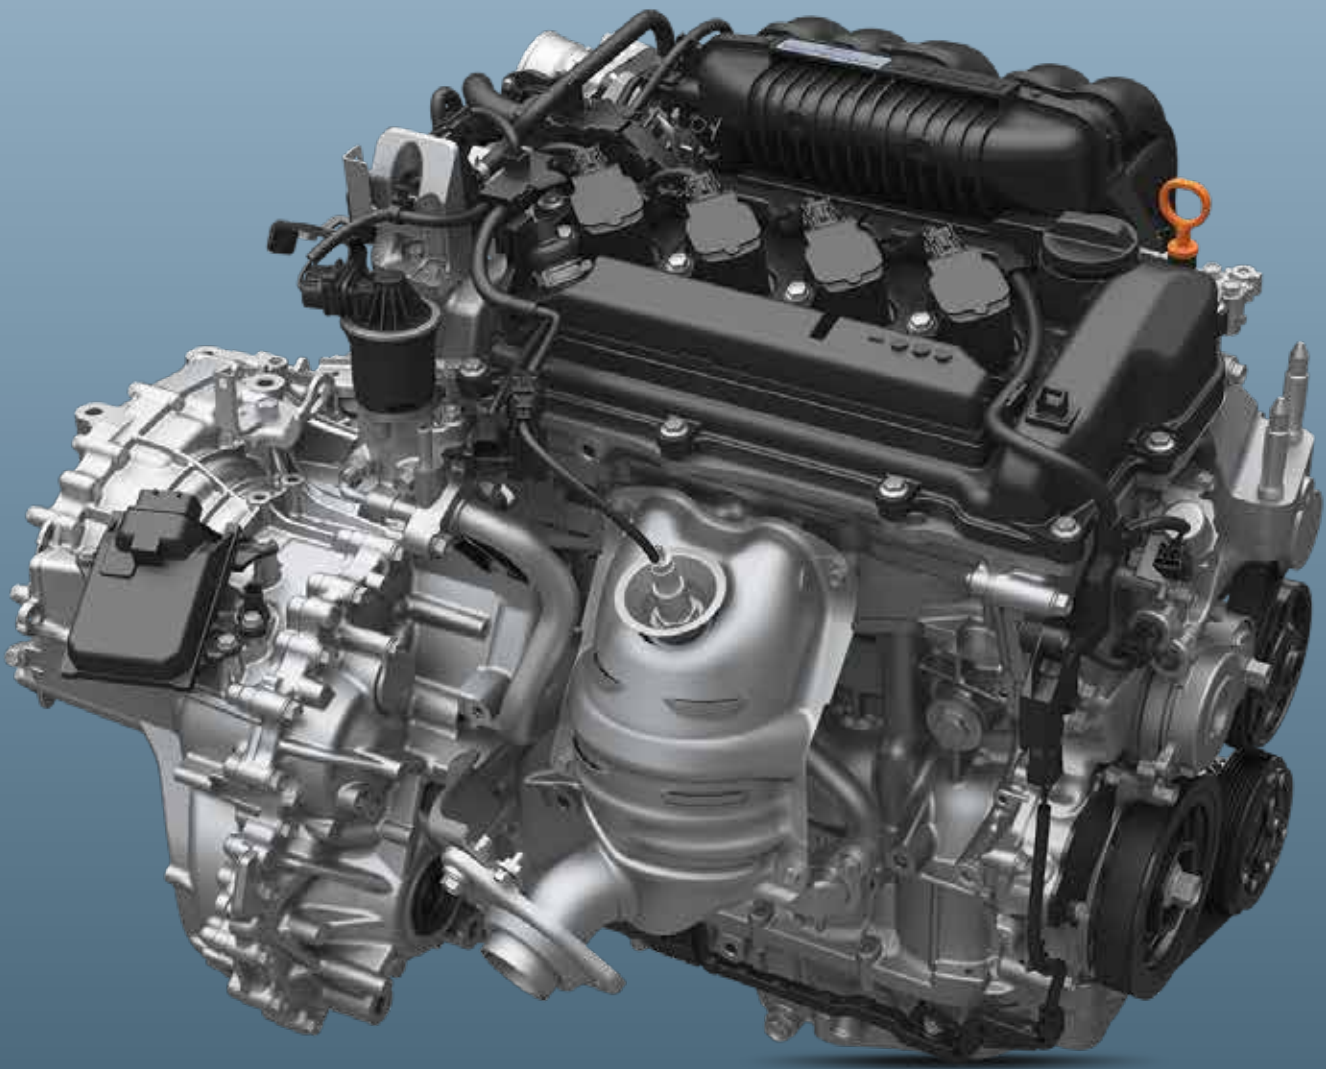

Based on the High Accuracy Valve Control Technology called DOHC i-VTEC + VTC, this engine improves combustion efficiency, reduces friction and lowers emissions. It is a high performance engine that delivers 89 kW (121 ps) power and 145 Nm torque, with quicker torque increase at lower engine speed.