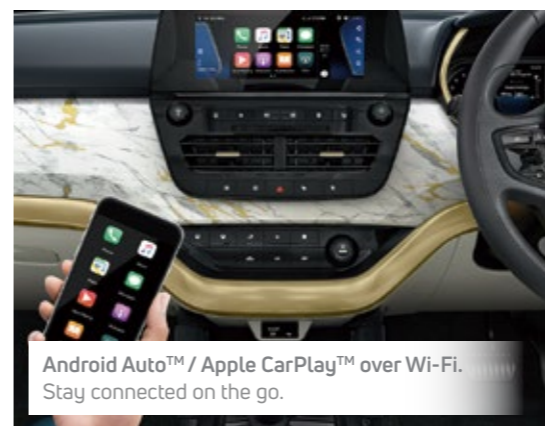

Android Auto™ / Apple CarPlay™ over Wi-Fi.

SAFARI #GOLD

Redefine Success. Reclaim Your Life.

A VISION OF PREMIUMNESS AND OPULENCE

With radiant hints of golden trims that redefine luxury, this special edition is equipped with top-of-the-line features that heighten the sense of comfort and indulgence.

Ventilated Seats in 1st and 2nd Row.*
A new level of indulgence.

Diamond Quilted Genuine Leather Seats with #Gold Embroidery.
Genuine comfort meets genuine class.

Android Auto™ / Apple CarPlay™ over Wi-Fi.
Stay connected on the go.