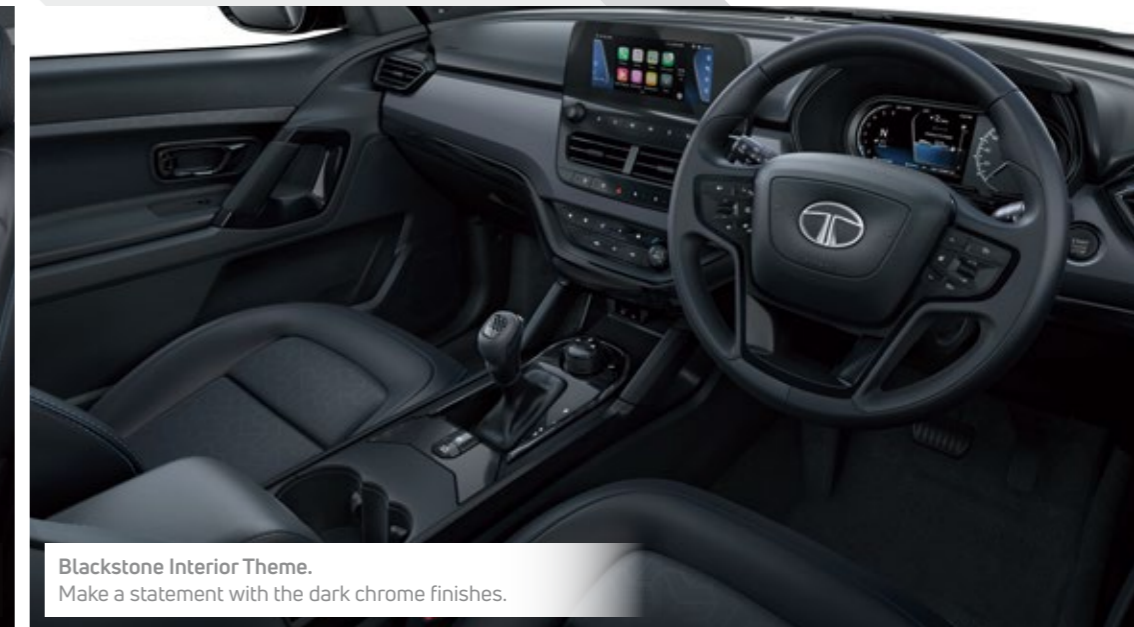

Piano Black Grille with Safari Mascot.
Sport a rugged yet suave look.

Ventilated Seats in 1st and 2nd Row.*
Sit back and explore.

More of Adventure

Piano Black Outer Door Handles | Dark Chrome & Piano Black Interior Pack | Charcoal Grey Skid Plates

SAFARI

#DARK RULES

UNLEASH YOUR DARK SIDE

Designed for the ones who seek a bolder, sophisticated and a dynamic SUV. Flaunt elegance with the distinctly crafted elements and exclusive features.

Ventilated Seats in 1st & 2nd Row*
Take a seat for an experience of luxury and comfort.

Blackstone Interior Theme.
Make a statement with the dark chrome finishes.

Android Auto™ / Apple CarPlay™ over Wi-Fi.
Connect and play smart devices on the go.

Benecke Kaliko™ Blackstone Leather# Upholstery.
Flaunt a bold expression with deep blue tri-arrow perforations and #Dark embroidery.