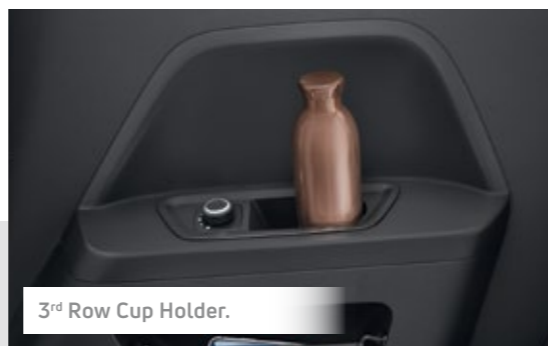

3rd Row AC vents. Match your mood.

3rd Row Cup Holder.

More Luxury on the 3rd Row

Mobile Phone Holder | Reading Lamp | Magazine Pocket