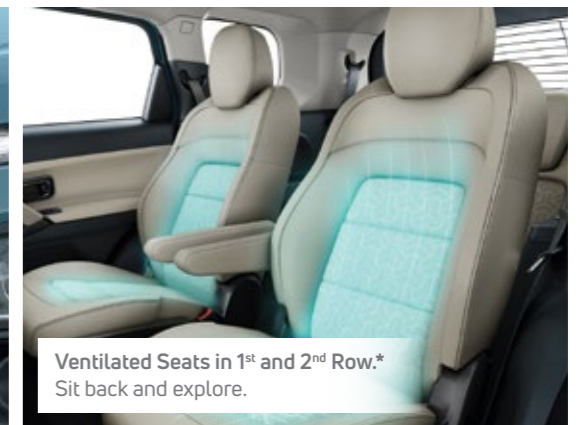

Piano Black Grille with Safari Mascot.
Sport a rugged yet suave look.

Ventilated Seats in 1st and 2nd Row.*
Sit back and explore.

More of Adventure

Piano Black Outer Door Handles | Dark Chrome & Piano Black Interior Pack | Charcoal Grey Skid Plates