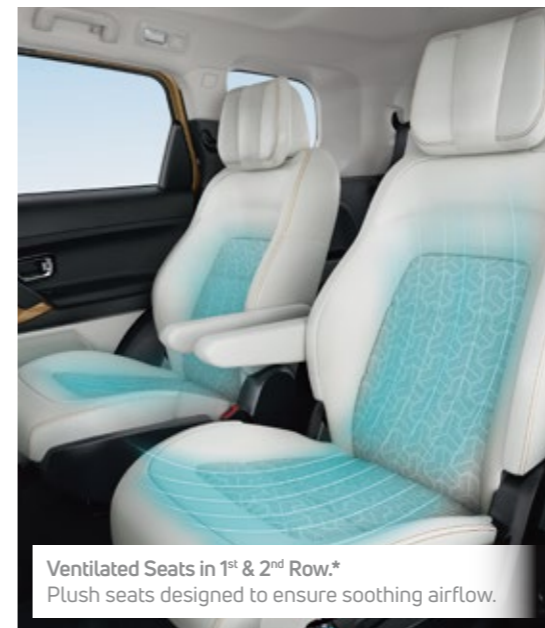

Ventilated Seats in 1st & 2nd Row.*
Plush seats designed to ensure soothing airflow.

Dual-Tone Oyster White and Granite Black Interior theme.
Pilot your charter in the lap of ultimate luxury.

Advanced ESP Safety Features.
Your ride will never let your guard down when it comes to safety with Panic Brake Alert, After Impact Braking, Doze Off Alert and 14 additional functions.