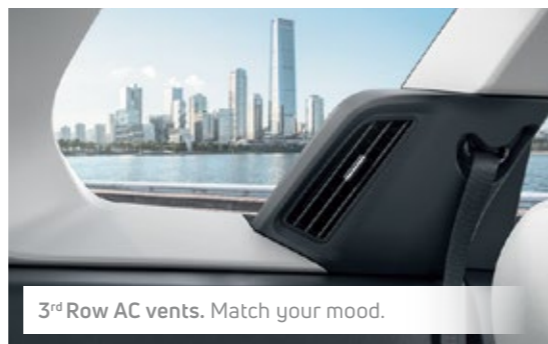

3rd Row USB Mobile Charger.