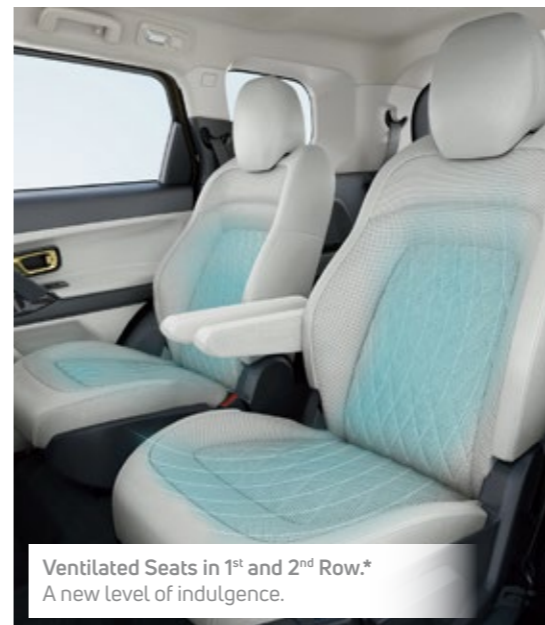

Android Auto™ / Apple CarPlay™ over Wi-Fi.

SAFARI #GOLD

Redefine Success. Reclaim Your Life.

A VISION OF PREMIUMNESS AND OPULENCE

With radiant hints of golden trims that redefine luxury, this special edition is equipped with top-of-the-line features that heighten the sense of comfort and indulgence.

Ventilated Seats in 1st and 2nd Row.*
A new level of indulgence.

Diamond Quilted Genuine Leather Seats with #Gold Embroidery.
Genuine comfort meets genuine class.

Android Auto™ / Apple CarPlay™ over Wi-Fi.
Stay connected on the go.