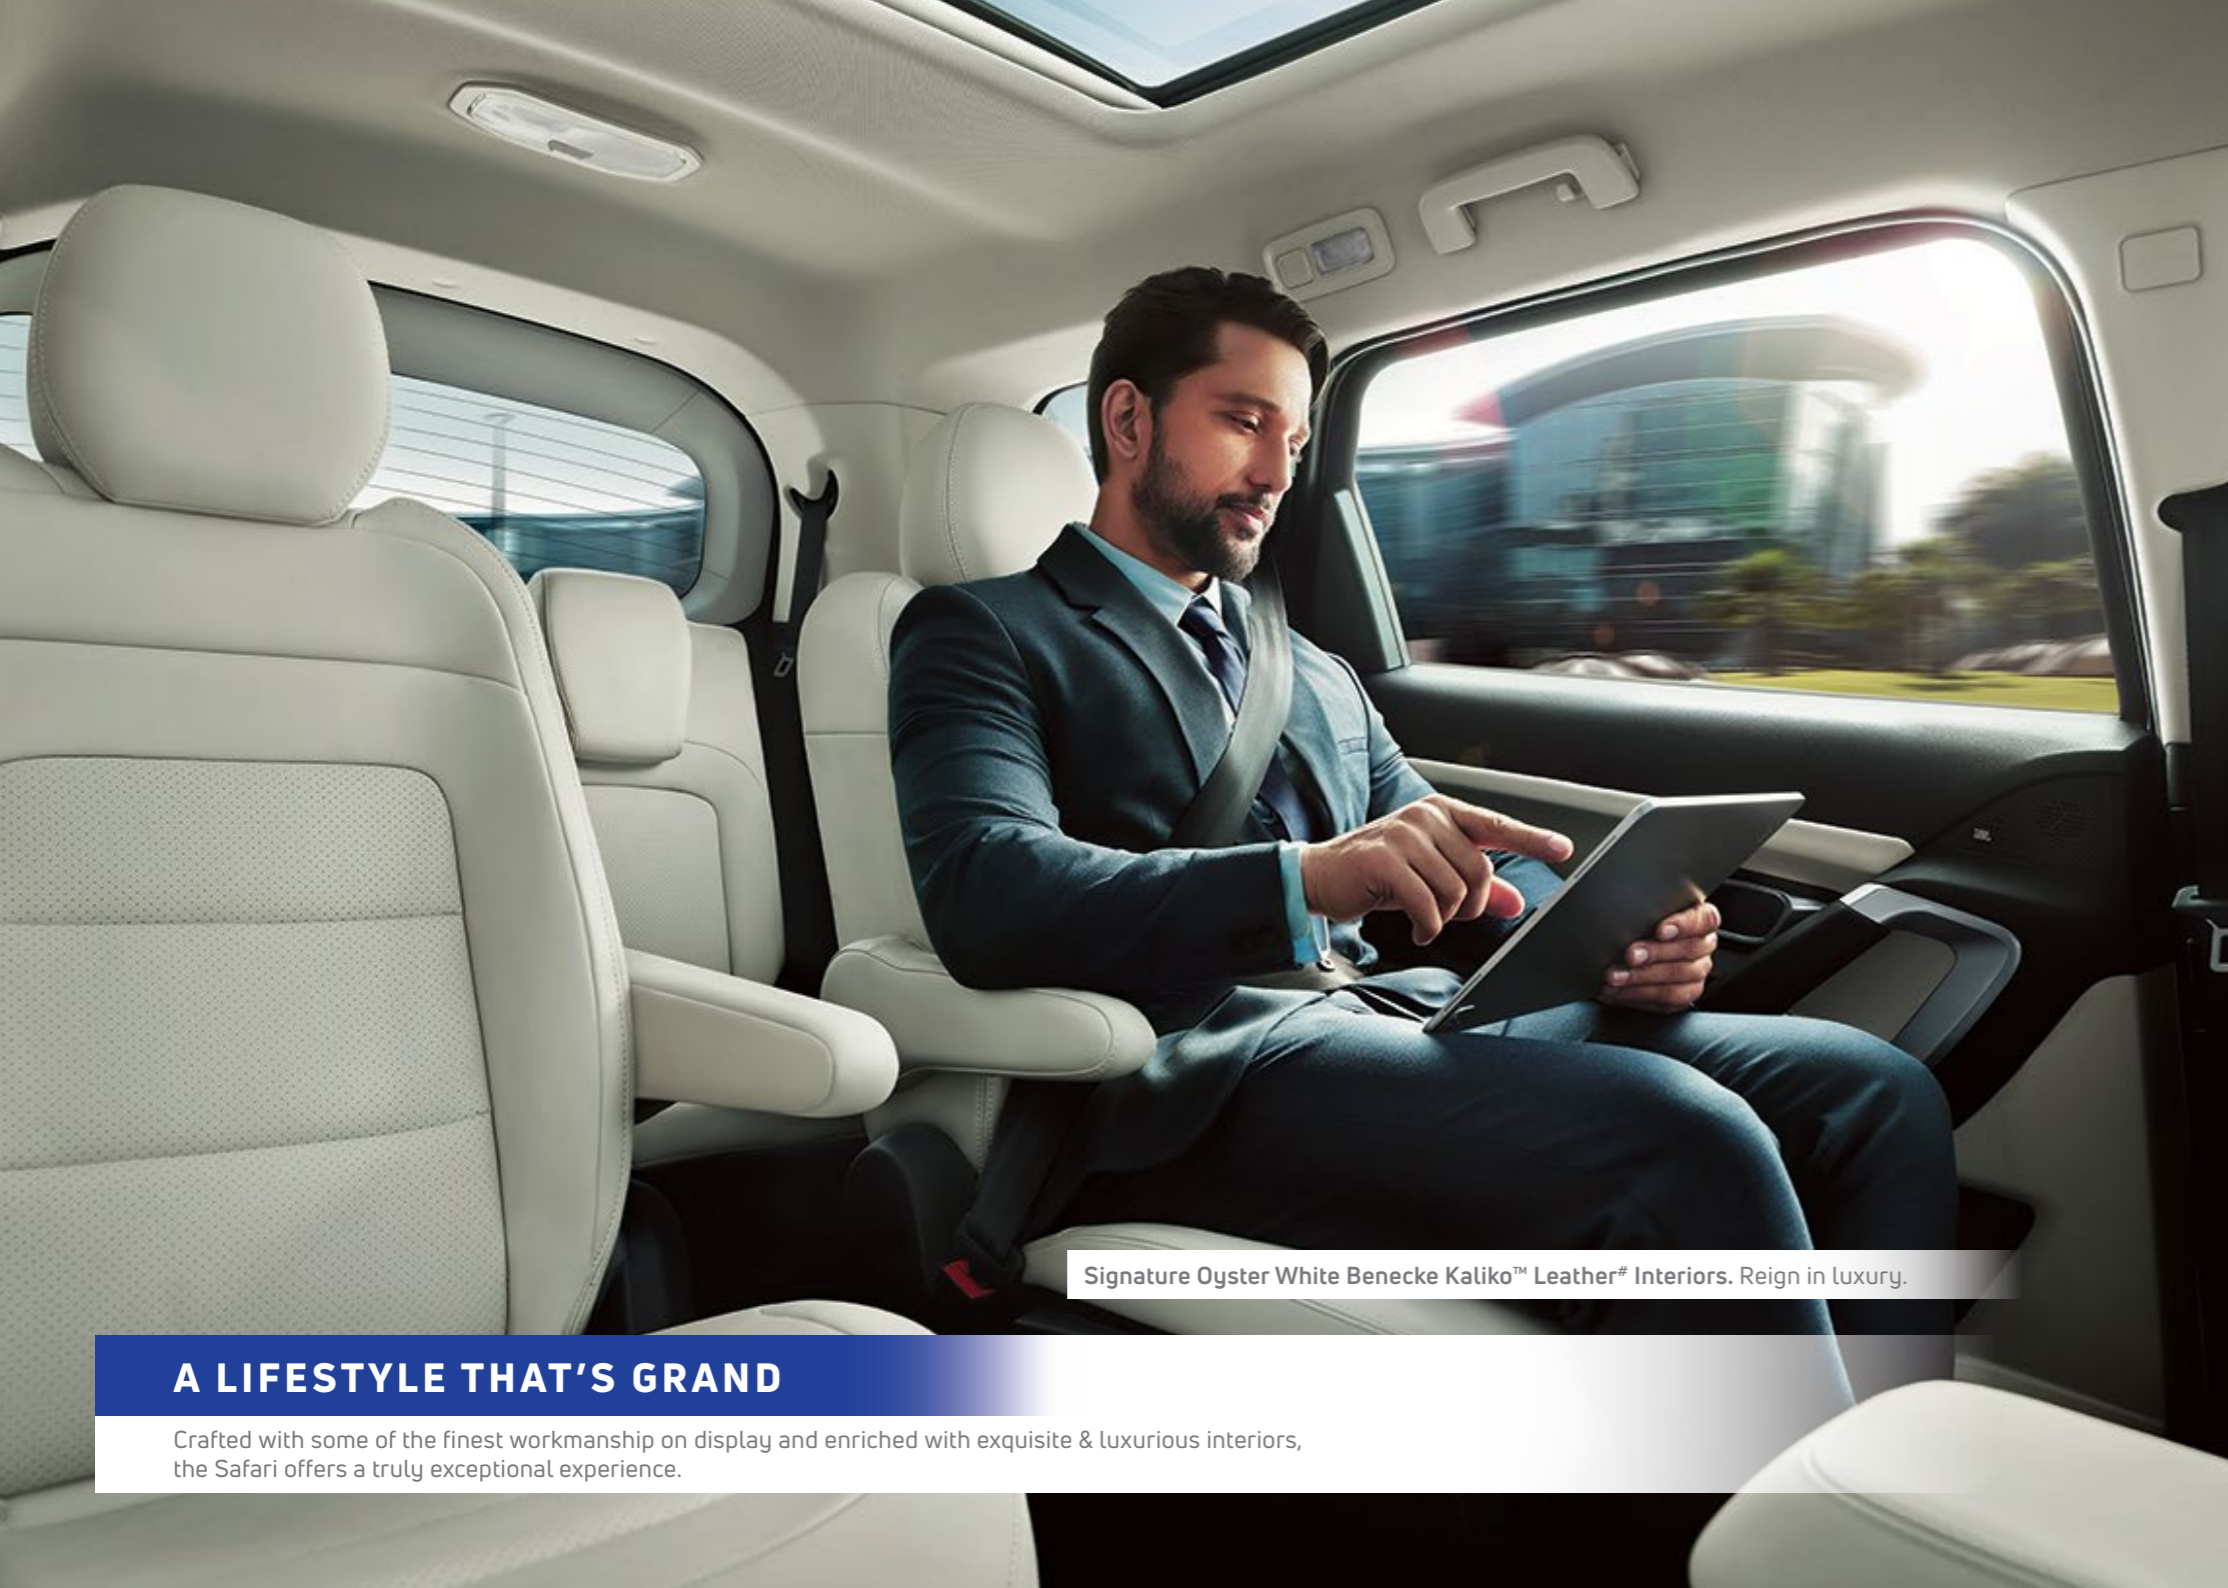

Signature Oyster White Benecke Kaliko™ Leather# Interiors. Reign in luxury.

A LIFESTYLE THAT'S GRAND

Crafted with some of the finest workmanship on display and enriched with exquisite & luxurious interiors, the Safari offers a truly exceptional experience.