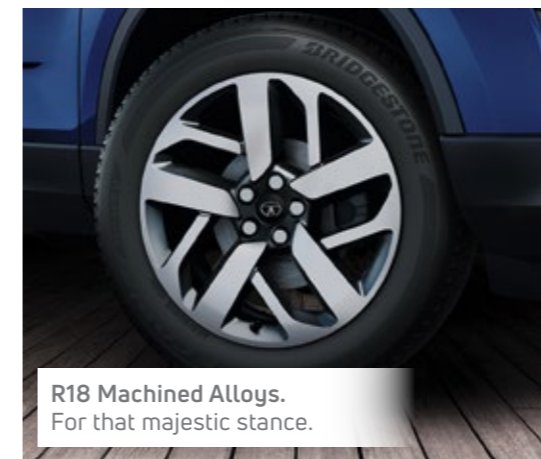

Today wants you to start living.

Reclaim your life.

DESIGN THAT'S MAJESTIC

With a domineering stance and imposing proportions, the Safari's road presence commands attention.

Signature Tri-arrow Chrome Grille. Elegance personified.