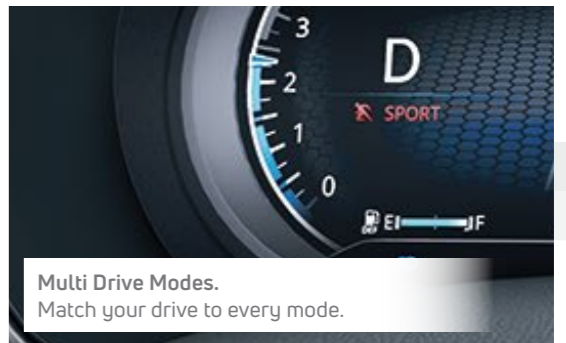

PERFORMANCE THAT ELEVATES

Make every journey a breeze with an outstanding performance along with the refined ride and handling of the Safari.

6-Speed Automatic Transmission. For an effortless driving experience.

170 PS Kryotec Diesel Engine. Robust power for your SUV.

Advanced ESP Terrain Response Mode. Stay in control no matter the terrain.

Steering Wheel with Tilt & Telescopic Adjustment.

Multi Drive Modes. Match your drive to every mode.