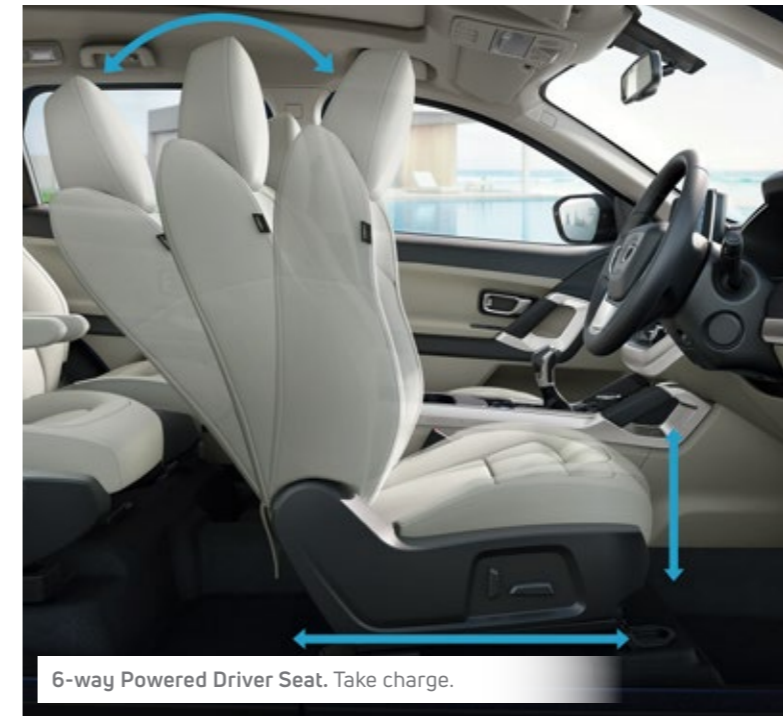

Signature Ashwood Dashboard. Opulence in every surface.

6-way Powered Driver Seat. Take charge.

Panoramic Sunroof. Views like no other.

More of Grand Lifestyle

Automatic Headlamps | Electrical Outer Mirrors with Auto Fold | Push Button Start | Rain Sensing Wipers | Captain Seats