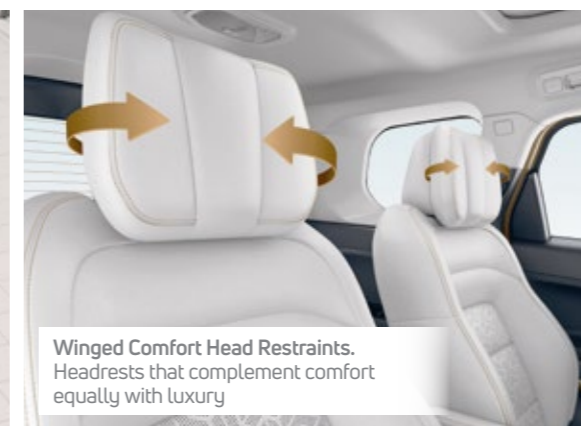

Ventilated Seats in 1st & 2nd Row.*
Plush seats designed to ensure soothing airflow.

Dual-Tone Oyster White and Granite Black Interior theme.
Pilot your charter in the lap of ultimate luxury.

Advanced ESP Safety Features.
Your ride will never let your guard down when it comes to safety with Panic Brake Alert, After Impact Braking, Doze Off Alert and 14 additional functions.