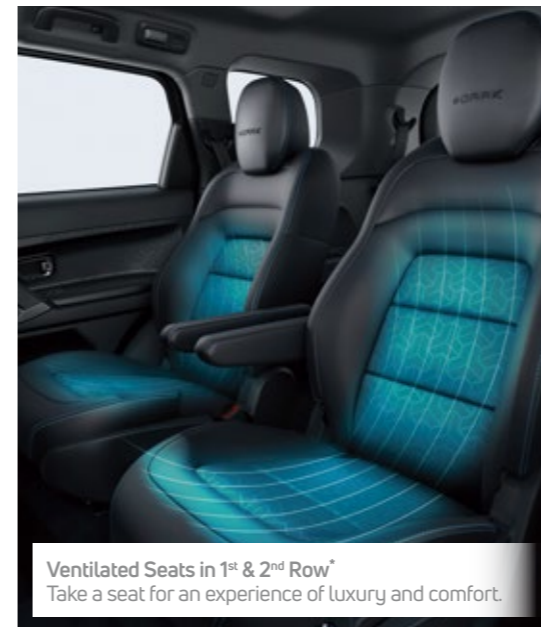

Piano Black Grille with Safari Mascot.
Sport a rugged yet suave look.

Ventilated Seats in 1st and 2nd Row.*
Sit back and explore.

More of Adventure

Piano Black Outer Door Handles | Dark Chrome & Piano Black Interior Pack | Charcoal Grey Skid Plates

SAFARI

#DARK RULES

UNLEASH YOUR DARK SIDE

Designed for the ones who seek a bolder, sophisticated and a dynamic SUV. Flaunt elegance with the distinctly crafted elements and exclusive features.

Ventilated Seats in 1st & 2nd Row*
Take a seat for an experience of luxury and comfort.

Blackstone Interior Theme.
Make a statement with the dark chrome finishes.

Android Auto™ / Apple CarPlay™ over Wi-Fi.
Connect and play smart devices on the go.

Benecke Kaliko™ Blackstone Leather# Upholstery.
Flaunt a bold expression with deep blue tri-arrow perforations and #Dark embroidery.