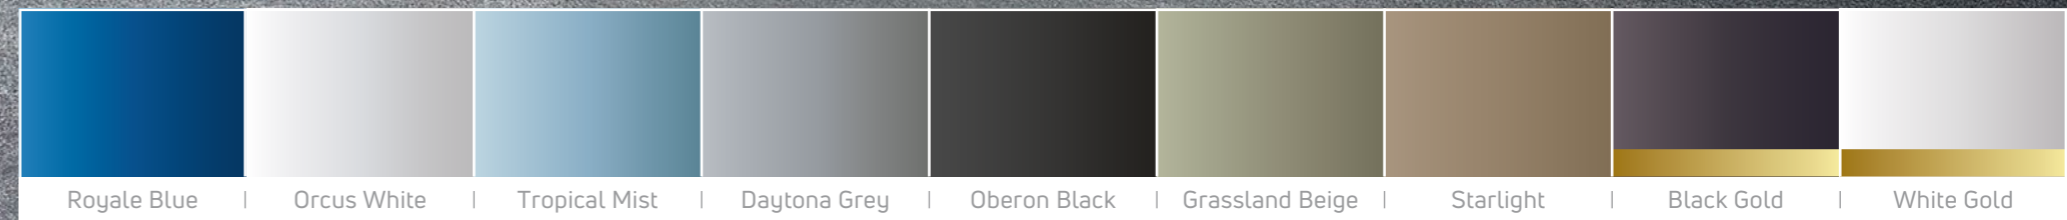

Gold Accented Interiors

Tata Logo | Roof Rail^ | Safari Mascot | Outer Door Handles | Tri Arrow Grille with Humanity Line | Headlamp Bezels

COLOURS THAT MAKE A STATEMENT

An Elegant and Sophisticated colour palette that spells opulence.