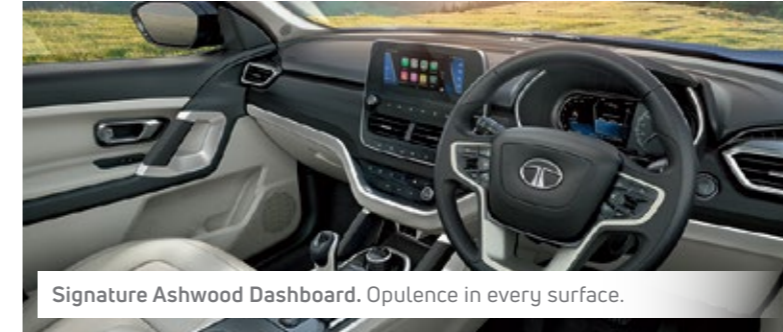

Signature Ashwood Dashboard. Opulence in every surface.

6-way Powered Driver Seat. Take charge.

Panoramic Sunroof. Views like no other.

More of Grand Lifestyle

Automatic Headlamps | Electrical Outer Mirrors with Auto Fold | Push Button Start | Rain Sensing Wipers | Captain Seats