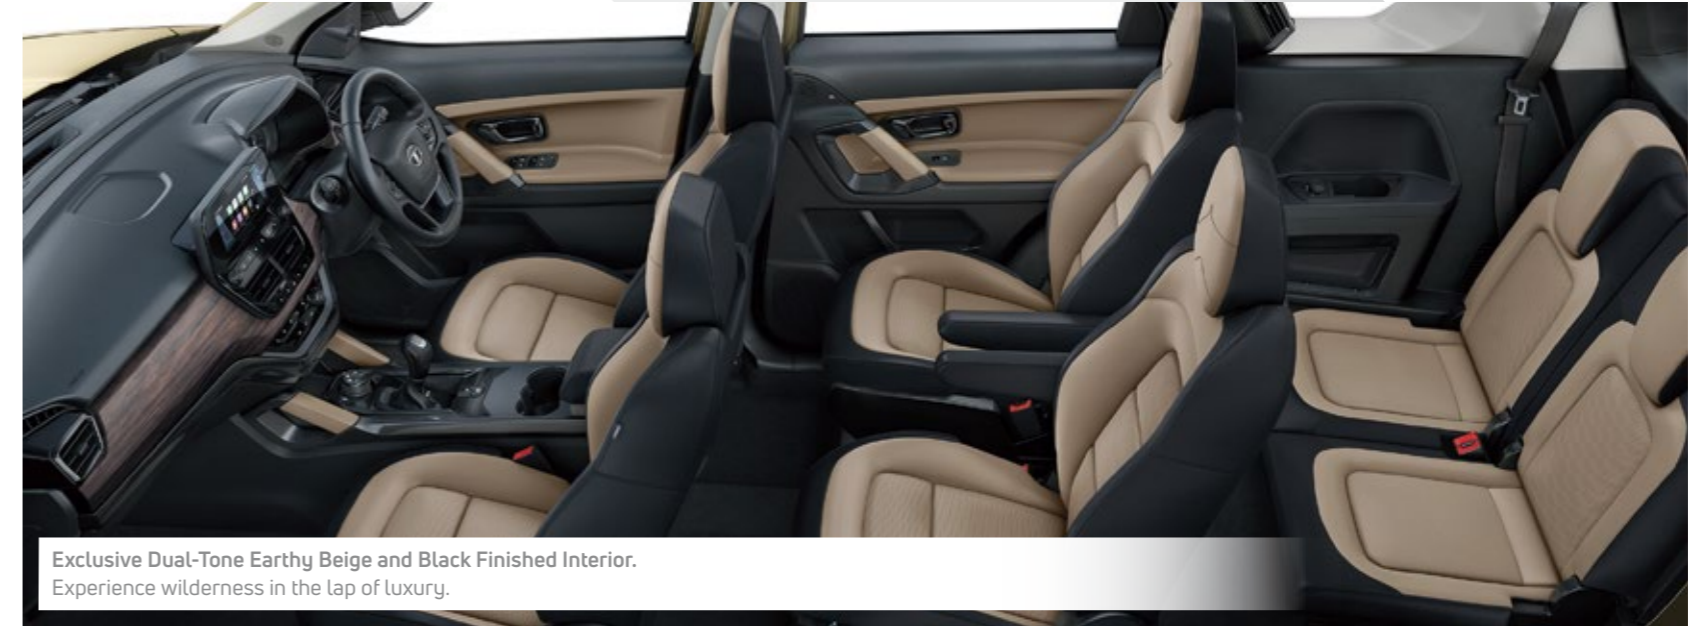

TATA SAFARI

THE UNTAMED KAZIRANGA EDITION

INSPIRED BY THE MAJESTIC KAZIRANGA

A special edition that pays homage to the park's rich heritage. It comes equipped with top-end features and reinforces the 'Go Anywhere' DNA of the Safari.

More of Adventure

Exquisite Tropical Wood Finish Dashboard | Premium Benecke Kaliko™ Leather* Upholstery with Rhino Embossed on Headrest

Satin Black Rhino Mascot on Front Fenders | R18 Jet Black Diamond-Cut Alloys | Air Purifier