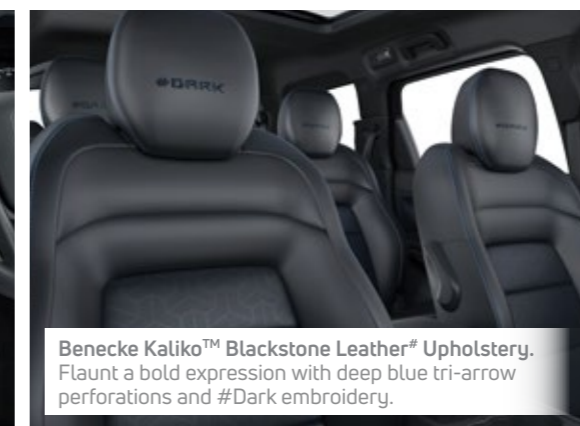

Piano Black Grille with Safari Mascot.
Sport a rugged yet suave look.

Ventilated Seats in 1st and 2nd Row.*
Sit back and explore.

More of Adventure

Piano Black Outer Door Handles | Dark Chrome & Piano Black Interior Pack | Charcoal Grey Skid Plates

Blackstone Interior Theme.
Make a statement with the dark chrome finishes.

Android Auto™ / Apple CarPlay™ over Wi-Fi.
Connect and play smart devices on the go.

Benecke Kaliko™ Blackstone Leather# Upholstery.
Flaunt a bold expression with deep blue tri-arrow perforations and #Dark embroidery.