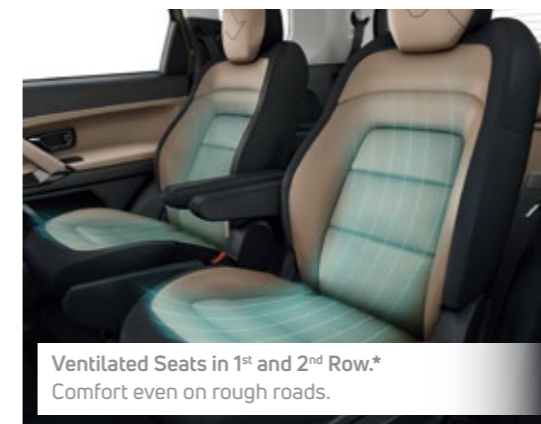

Exclusive Dual-Tone Earthy Beige and Black Finished Interior.
Experience wilderness in the lap of luxury.

Android Auto™ / Apple CarPlay™ over Wi-Fi.
Your smart devices just found their smart match.

Ventilated Seats in 1st and 2nd Row.*
Comfort even on rough roads.