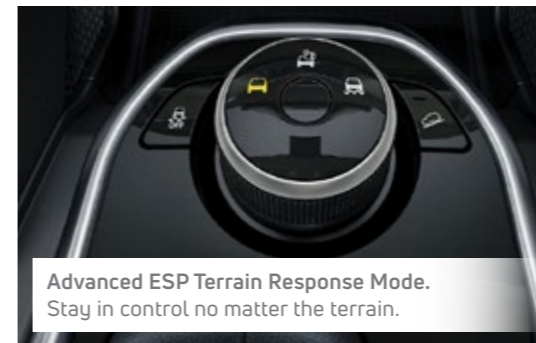

170 PS Kryotec Diesel Engine. Robust power for your SUV.

Advanced ESP Terrain Response Mode. Stay in control no matter the terrain.

Steering Wheel with Tilt & Telescopic Adjustment.

Multi Drive Modes. Match your drive to every mode.