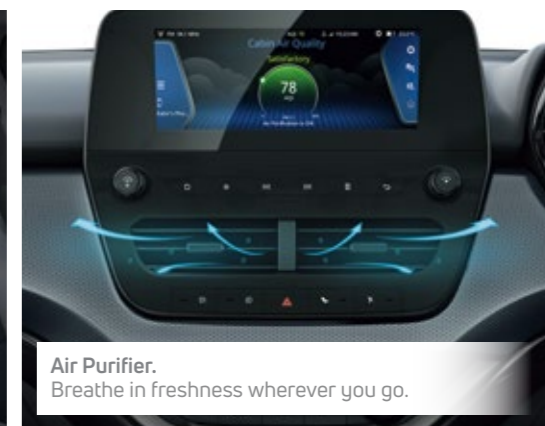

Blackstone Interior Theme.
Make a statement with the dark chrome finishes.

Android Auto™ / Apple CarPlay™ over Wi-Fi.
Connect and play smart devices on the go.

Benecke Kaliko™ Blackstone Leather# Upholstery.
Flaunt a bold expression with deep blue tri-arrow perforations and #Dark embroidery.