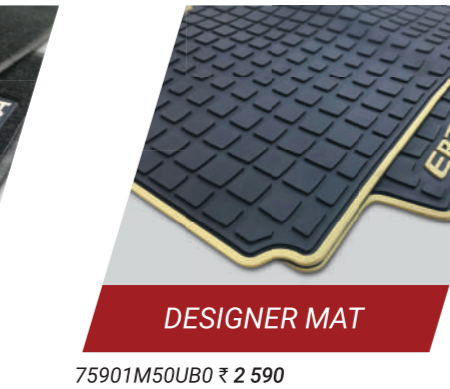

Make style come alive.
Let the super-cool range of interior accessories for Ertiga become your unique expression.

IRVM - REVERSE PARKING ASSIST	SECURITY SYSTEM	TRANSPARENT MAT	BLACK MAT	AMBIENT LIGHT	SUZUKI CONNECT