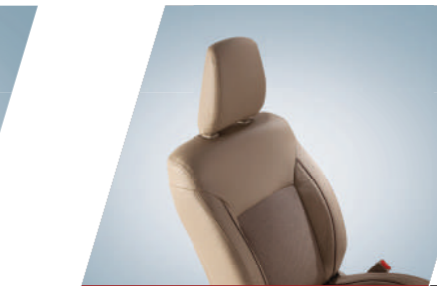

FROND FINISH FABRIC

990J0M72RB6-020 (V/Z) ₹ 9 867
990J0M72RB6-010 (L) ₹ 9 779

BROWN MESH FABRIC HIGHLIGHT

990J0M72RB6-040 (V/Z) ₹ 9 867
990J0M72RB6-030 (L) ₹ 9 779

*Caution: Seat Covers shown above are not applicable for ZXi+ variant, can not be installed for Seat with Airbag.