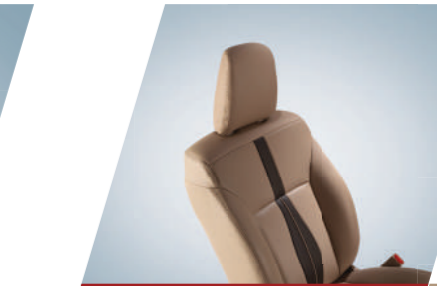

BLACK LINER HIGHLIGHT

990J0M72RB4-120 (V/Z) ₹ 8 790
990J0M72RB4-110 (L) ₹ 9 669