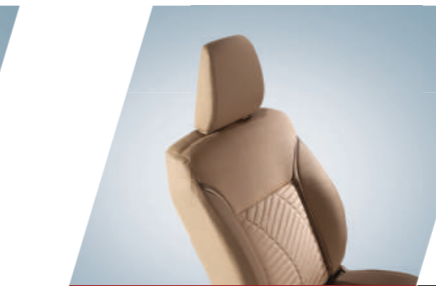

FROND FINISH FABRIC

990J0M72RB6-020 (V/Z) ₹ 9 867
990J0M72RB6-010 (L) ₹ 9 779

BROWN MESH FABRIC HIGHLIGHT

990J0M72RB6-040 (V/Z) ₹ 9 867
990J0M72RB6-030 (L) ₹ 9 779

*Caution: Seat Covers shown above are not applicable for ZXi+ variant, can not be installed for Seat with Airbag.