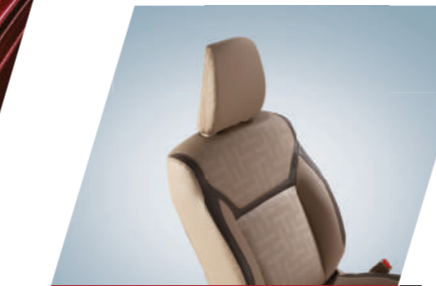

TRIUMPH FINISH BLACK HIGHLIGHT

990J0M72RB4-080 (V/Z) ₹ 9 925
990J0M72RB4-070 (L) ₹ 9 925