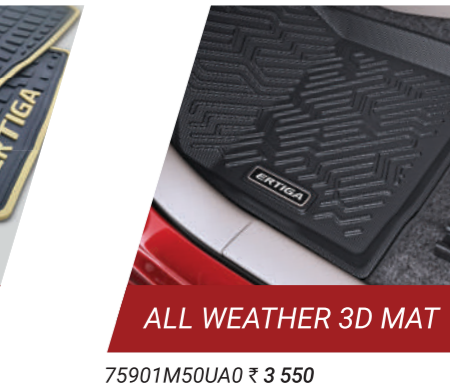

Make style come alive.
Let the super-cool range of interior accessories for Ertiga become your unique expression.

IRVM - REVERSE PARKING ASSIST	SECURITY SYSTEM	TRANSPARENT MAT	BLACK MAT	AMBIENT LIGHT	SUZUKI CONNECT