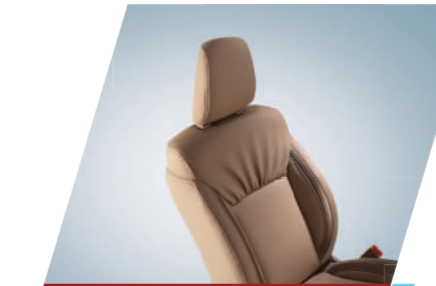

PREMIUM GATHERING SILVER HIGHLIGHT

990J0M72RB8-040 (V/Z) ₹ 10 989
990J0M72RB8-030 (L) ₹ 10 769