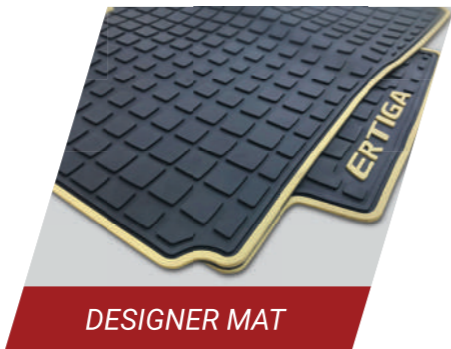

NUMBER PLATE GARNISH

DESIGNER MAT

TISSUE BOX