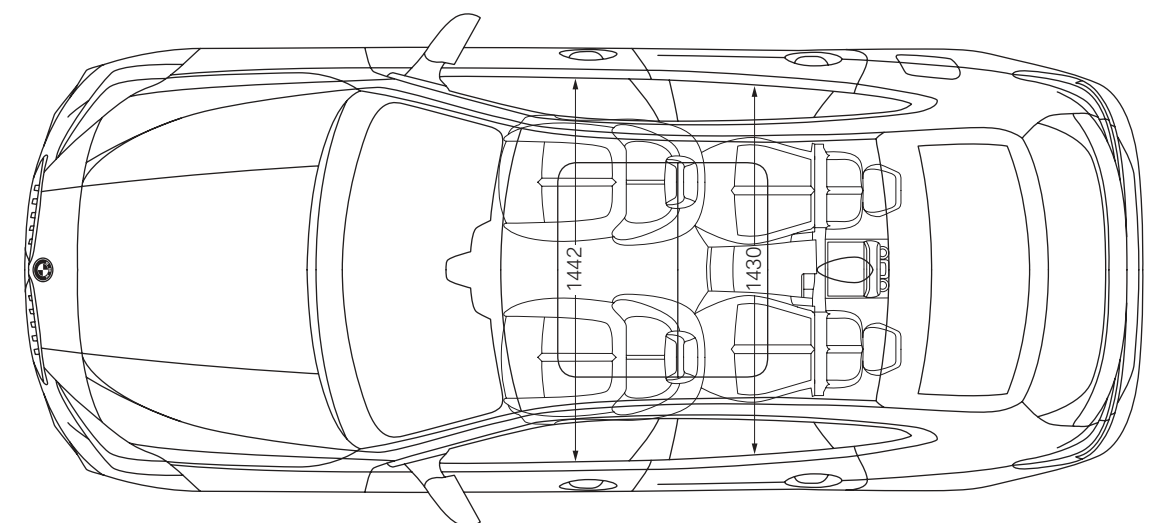

EXTERIOR COLOURS.

M Sport

BMW INDIVIDUAL

UPHOLSTERY

SENSATEC

INTERIOR TRIMS.

DIMENSIONS.

[Colours] The colours printed above are intended to provide you with a first impression of paints and materials available for your BMW. Experience has shown, however, that printed images of paint, upholstery and interior trim colours cannot faithfully reproduce the actual appearance of the originals. We recommend therefore that you consult your BMW partner who will be able to show you original samples and assist with special requests.