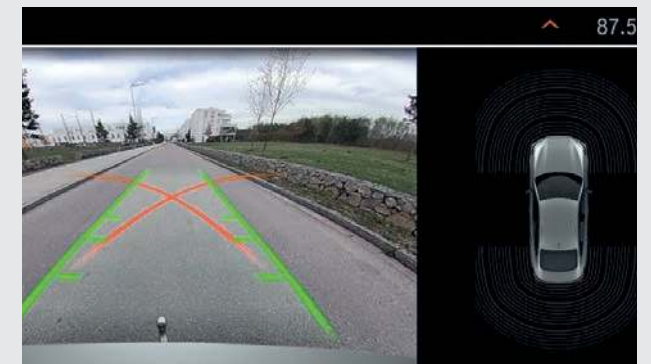

Telephony with **Wireless Charging** offers a comprehensive telephony package with Bluetooth connectivity.

The **Reversing Assistant** records up to 50 m of the road you have driven forwards so that it can reverse the vehicle automatically in the same direction if you wish. The distance of the remaining route is shown in the image of the Rear View camera.