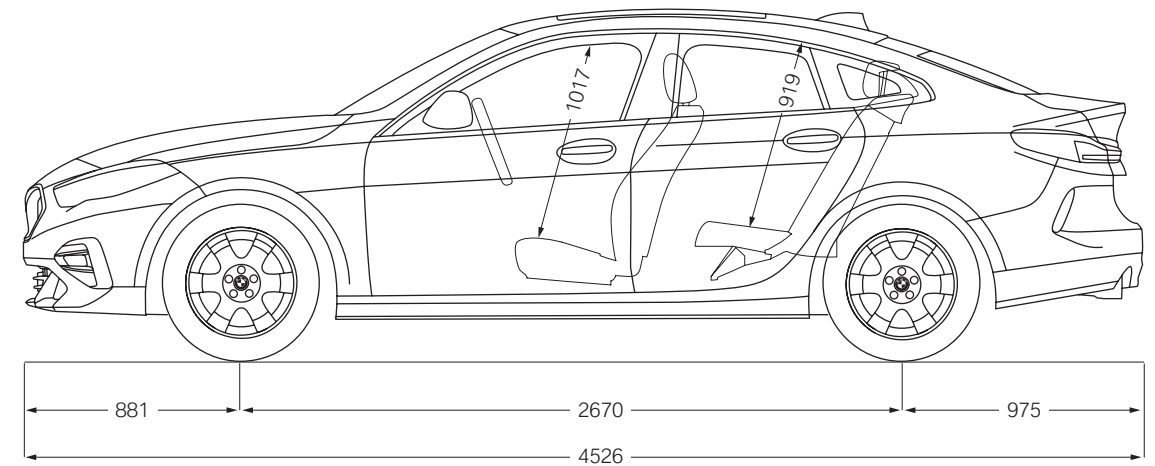

EXTERIOR COLOURS.

M Sport

BMW INDIVIDUAL

UPHOLSTERY

SENSATEC

INTERIOR TRIMS.

DIMENSIONS.

[Colours] The colours printed above are intended to provide you with a first impression of paints and materials available for your BMW. Experience has shown, however, that printed images of paint, upholstery and interior trim colours cannot faithfully reproduce the actual appearance of the originals. We recommend therefore that you consult your BMW partner who will be able to show you original samples and assist with special requests.