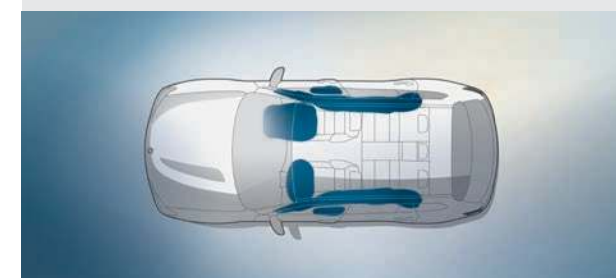

Dynamic Stability Control (DSC) constantly assesses the vehicle's movements and ensures directional stability and traction.

Airbags for driver and front passenger are an integral part of the optimally coordinated safety components in a BMW. A total of six airbags offer targeted protection: driver and front passenger airbags, head airbags for the whole side window area, and side airbags in the front seat backrests.