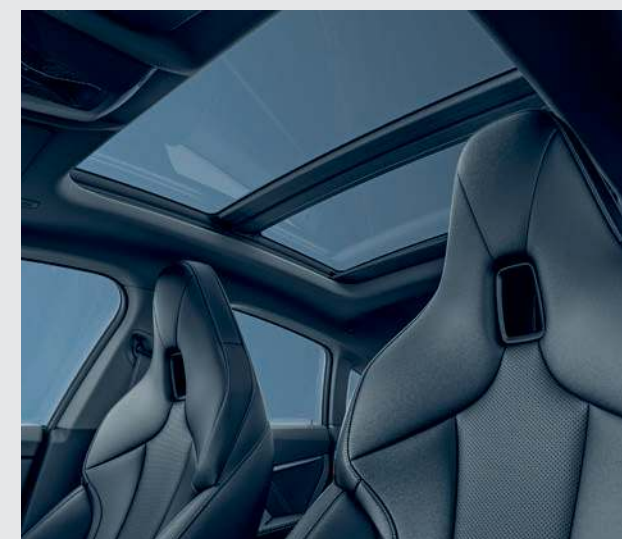

Exterior Design:

- BMW Kidney Grille frame in High-Gloss Chrome with grille struts in High-Gloss Black
- Air Inlet cover panels (left/right of front grille, bottom centre) in body colour
- Roof mouldings in body colour
- Window exterior frame in Satinized Aluminium
- Mirror Cap painted in body colour
- Twin exhaust tail-pipe in Chrome High-Gloss finish
- Bumper trim in Black High-Gloss