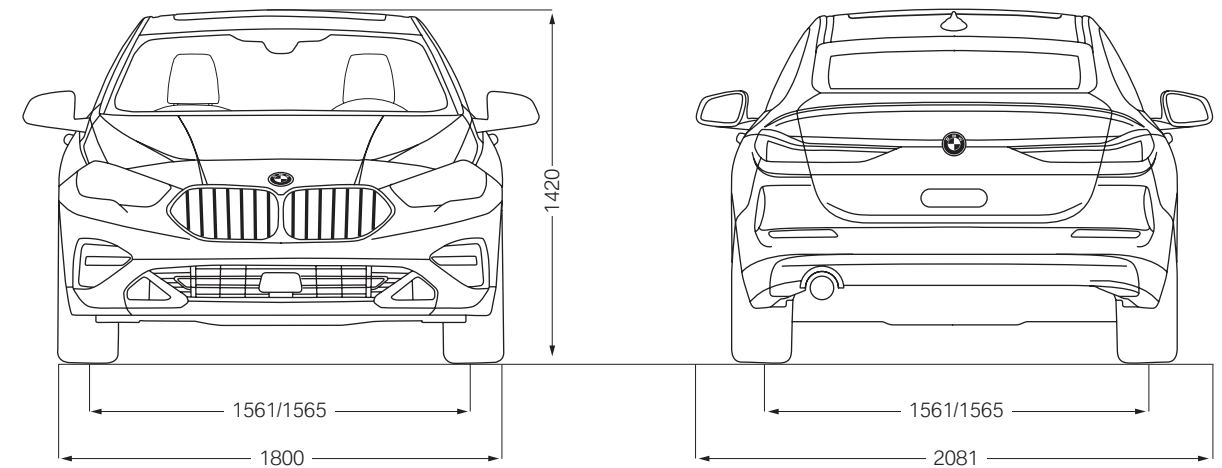

EXTERIOR COLOURS.

M Sport

BMW INDIVIDUAL

UPHOLSTERY

SENSATEC

INTERIOR TRIMS.

DIMENSIONS.

[Colours] The colours printed above are intended to provide you with a first impression of paints and materials available for your BMW. Experience has shown, however, that printed images of paint, upholstery and interior trim colours cannot faithfully reproduce the actual appearance of the originals. We recommend therefore that you consult your BMW partner who will be able to show you original samples and assist with special requests.