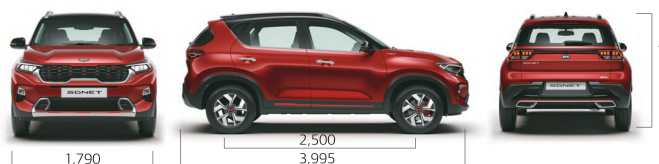

TECHNICAL SPECIFICATIONS

ENGINE	SMARTSTREAM G1.2	G1.0 T-GDI	1.5L CRDI WGT	1.5L CRDI VGT		
Fuel Type	Petrol	Petrol	Diesel	Diesel		
Emission Standard	BS VI	BS VI	BS VI	BS VI		
Fuel System	MPI	GDI	CRDi	CRDi		
Displacement (cc)	1,197	998	1,493	1,493		
Max. Power (PS/ rpm)	83/ 6,300	120/ 6,000	100/ 4,000	115/ 4,000		
Max. Torque (Nm/ rpm)	115/ 4,200	172/ 1,500 - 4,000	240/ 1,500 - 2,750	250/ 1,500 - 2,750		
Drive/Transmission						
Transmission	5MT	6iMT/ 7DCT	6MT	6AT		
Drive System			2WD			
Suspension/Brakes						
Suspension - Front	McPherson Strut with Coil Spring					
Suspension - Rear	Coupled Torison Beam Axle (CTBA) with Coil Spring					
Brakes	Front - Disc, Rear - Drum					
Tyres						
Tyre Size - Vehicle	195/65 R15-38.1 cm (15") (HTE), 215/60 R16-40.62 cm (16") (HTK, HTK+, HTX, HTX+, GTX+)					
Tyre Size - Spare	195/65 R15-38.1 cm (15") (Steel)					
Others						
Gear Shift Indicator	MT/MT					
Fuel Tank Capacity (l)	45					
Seating Capacity	5					
Boot Space (l)	392**					
POWERTRAIN OPTIONS						
Trims →	HTE	HTK	HTK+	HTX	HTX+	GTX+
Smartstream G1.2 5MT	●	●	●	-	-	-
G1.0 T-GDI 6iMT	-	-	●	●	●	●
G1.0 T-GDI 7DCT	-	-	●	-	-	●
1.5L CRDi WGT 6MT	●	●	●	●	●	●
1.5L CRDi VGT 6AT	-	-	●	-	-	●

DIMENSIONS Unit: mm

BODY COLORS

8 Monotone Colors