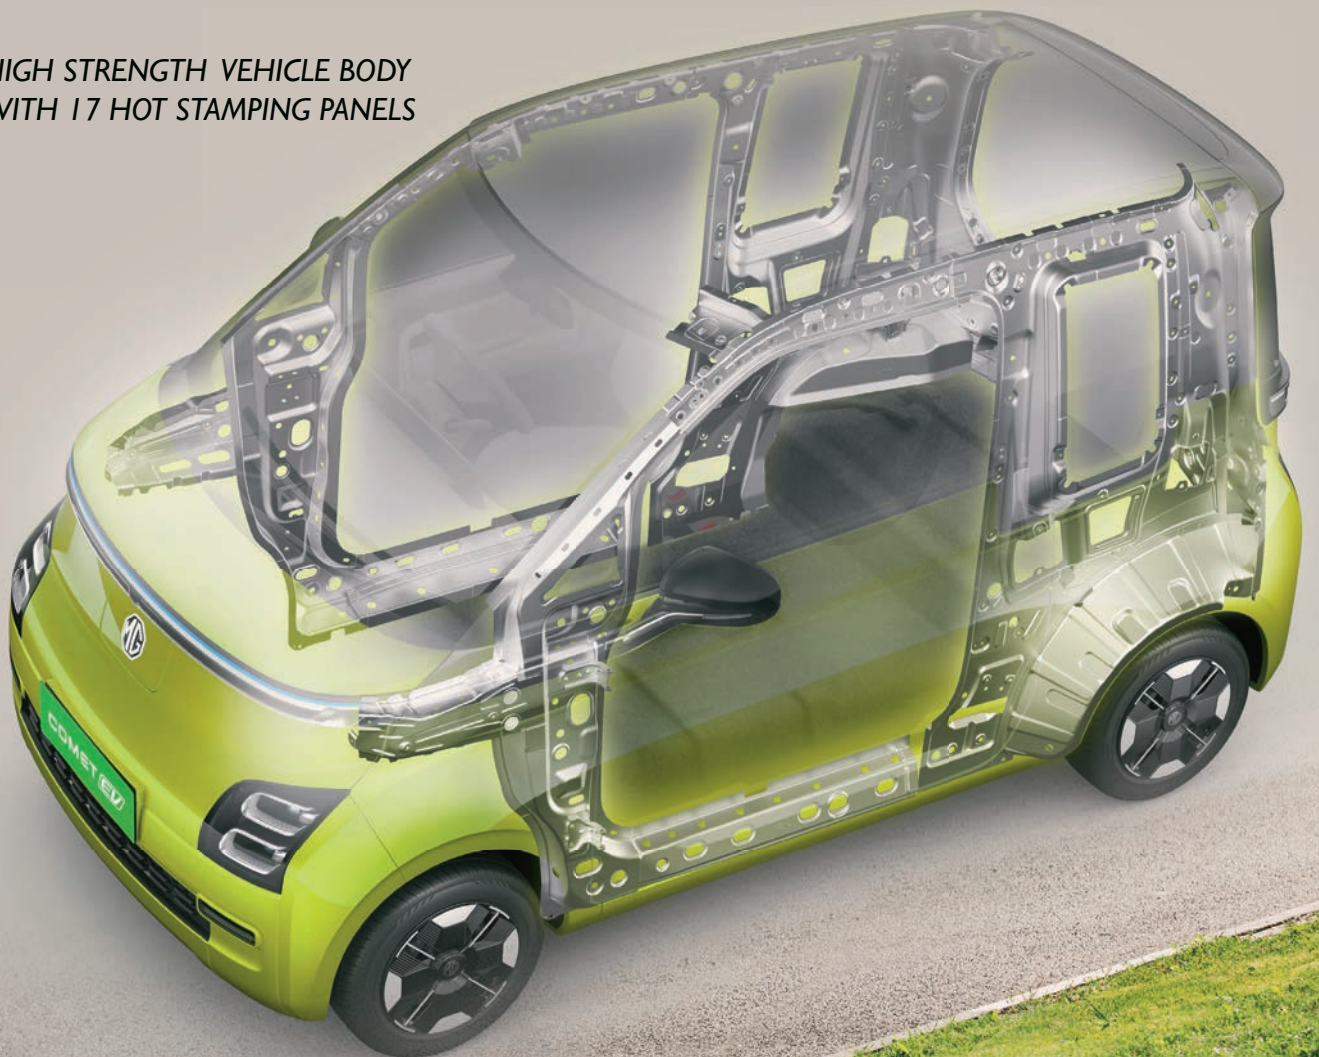

BIG ON SAFETY

For us safety is a big yes. We have designed the MG Comet EV to take good care of you and keep you safe as you go about driving it. Check out the safety features and you'll know you can drive it with complete peace of mind.

HIGH STRENGTH VEHICLE BODY
WITH 17 HOT STAMPING PANELS