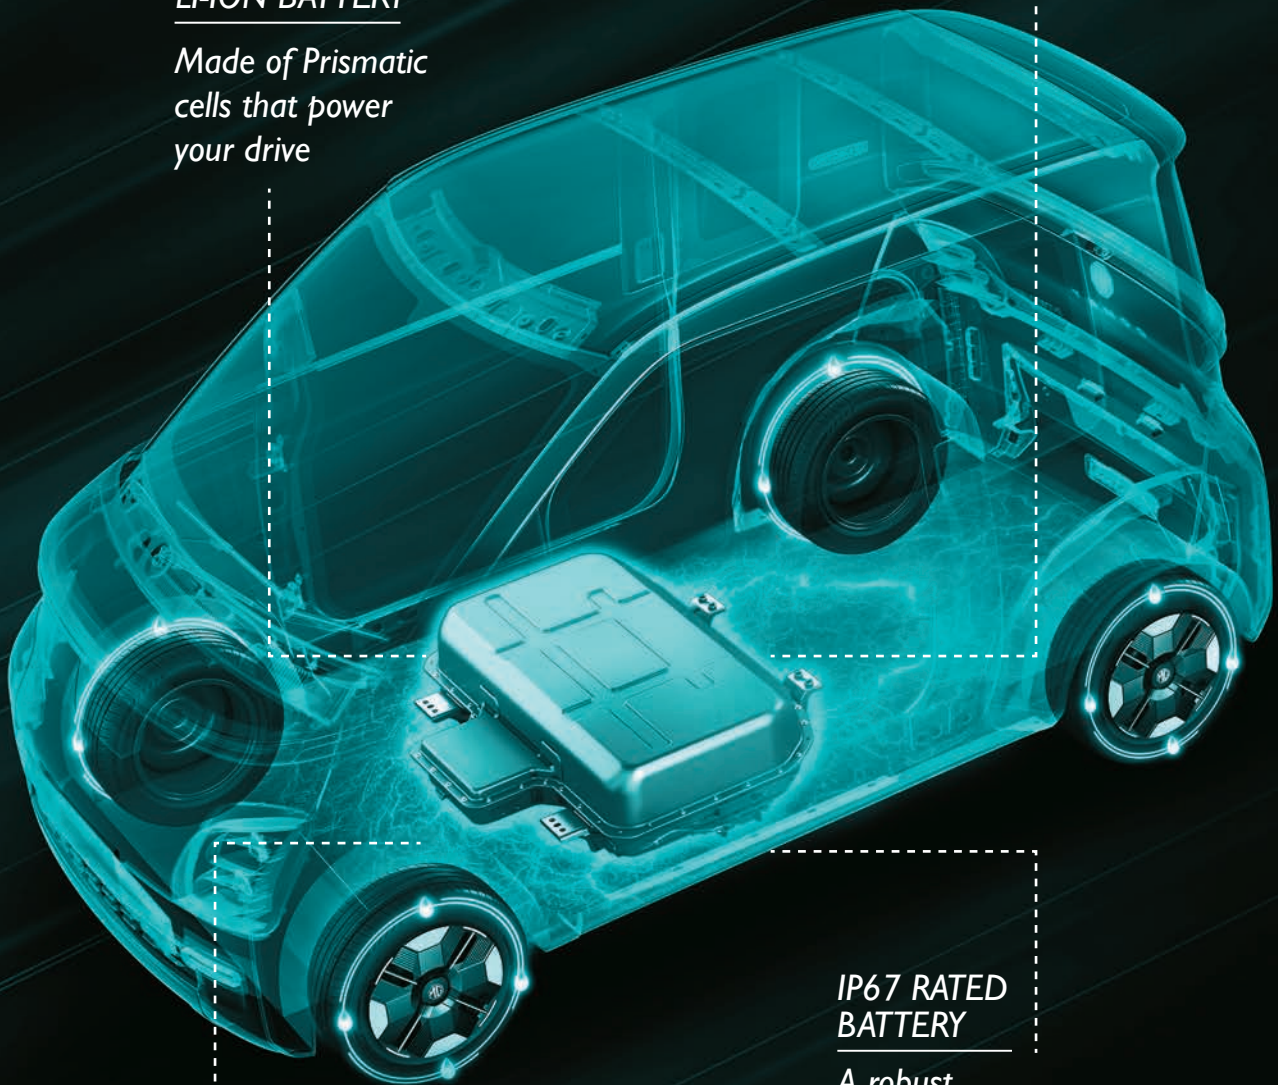

HI-TECH BATTERY

POWERING YOUR DRIVE

17.3 kWh
LI-ION BATTERY

Made of Prismatic cells that power your drive

230KMS* RANGE

The kind of range that'll let you explore the city many times over

8 YEARS OR 1.2 LAKH
KILOMETERES
BATTERY WARRANTY

IP67 RATED
BATTERY

A robust water-resistant and dust-resistant battery that's gone through 16 safety tests