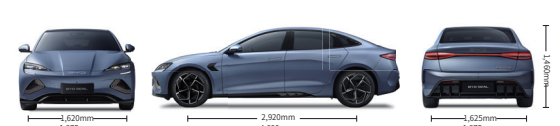

INTERIOR

COLOR OPTIONS

DIMENSIONS