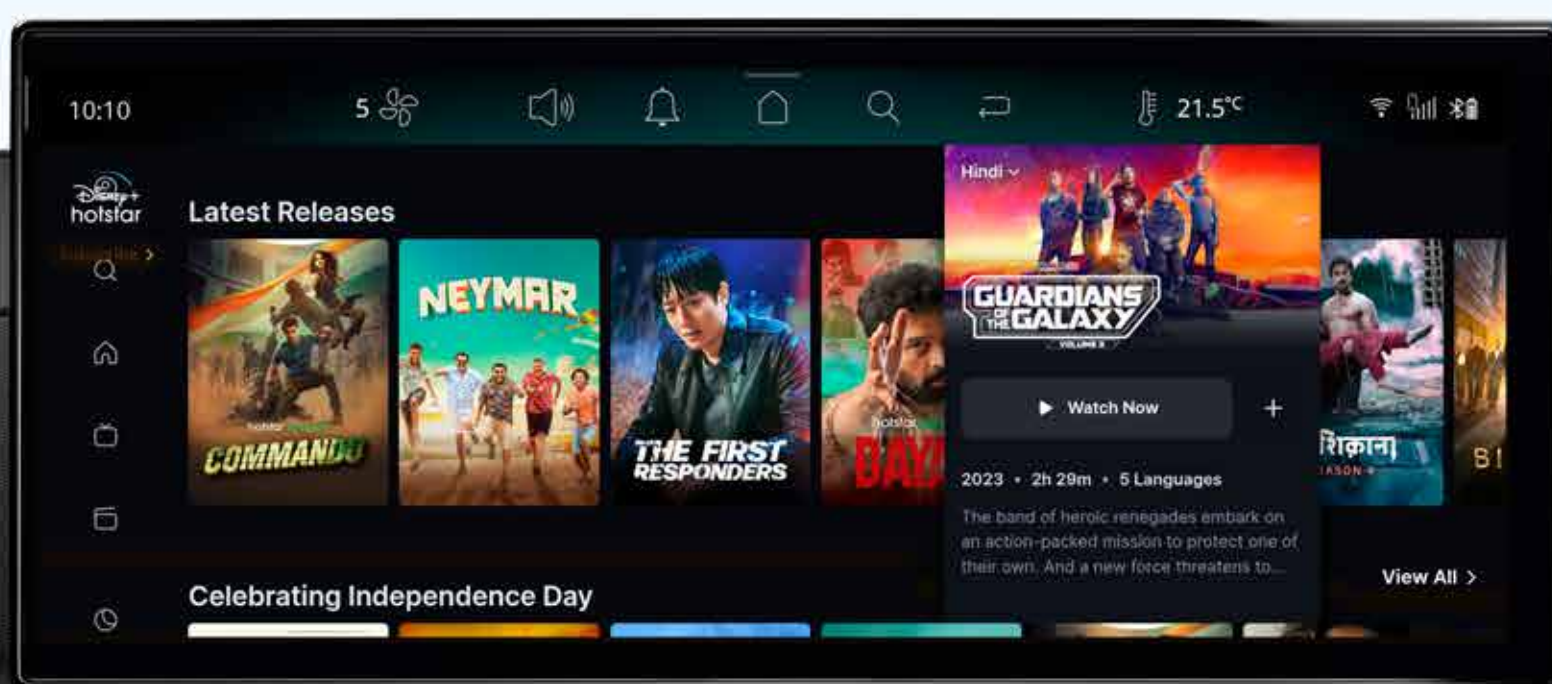

15+ apps today and more tomorrow.

Imagine watching your favourite OTT series in your all-new Nexon.ev.

game changing — technology

The next big thing in tech is already here. Are you game?

— cinematic 31.24 cm touchscreen