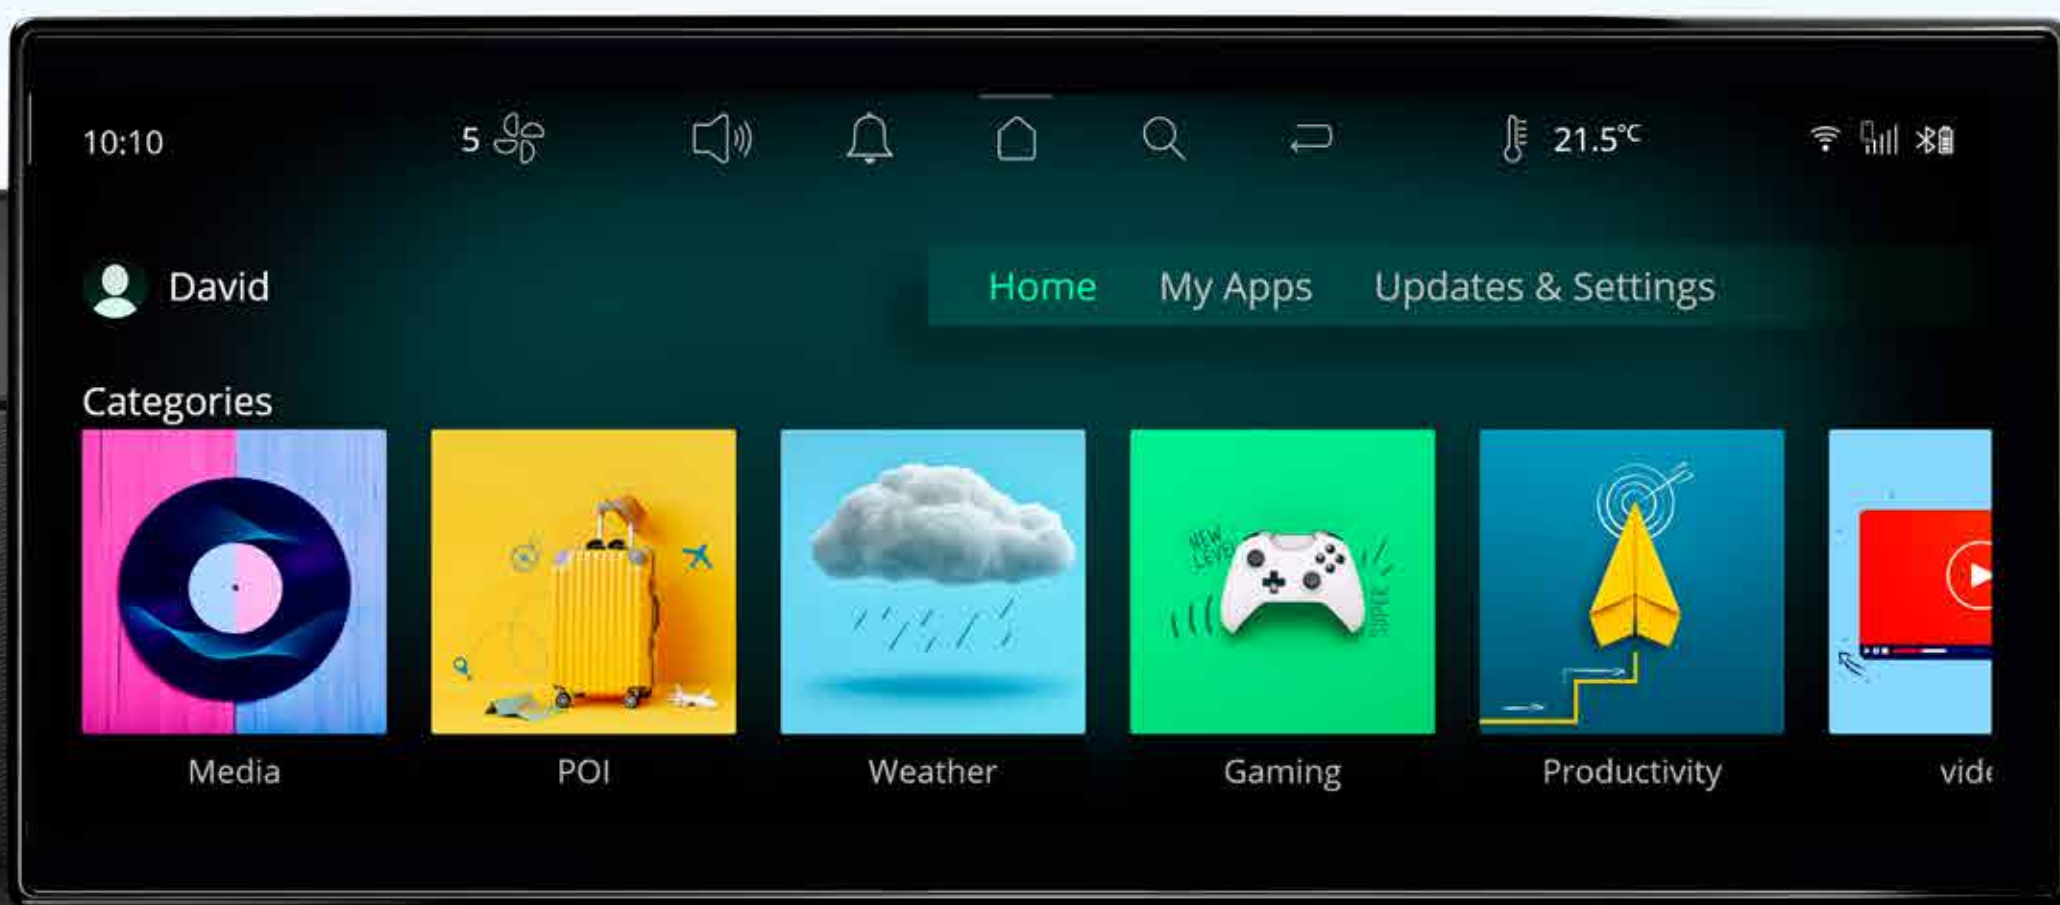

Arcade.ev**

A true App suite to download your favourite Music, Video, Productivity, Navigation and Gaming apps.