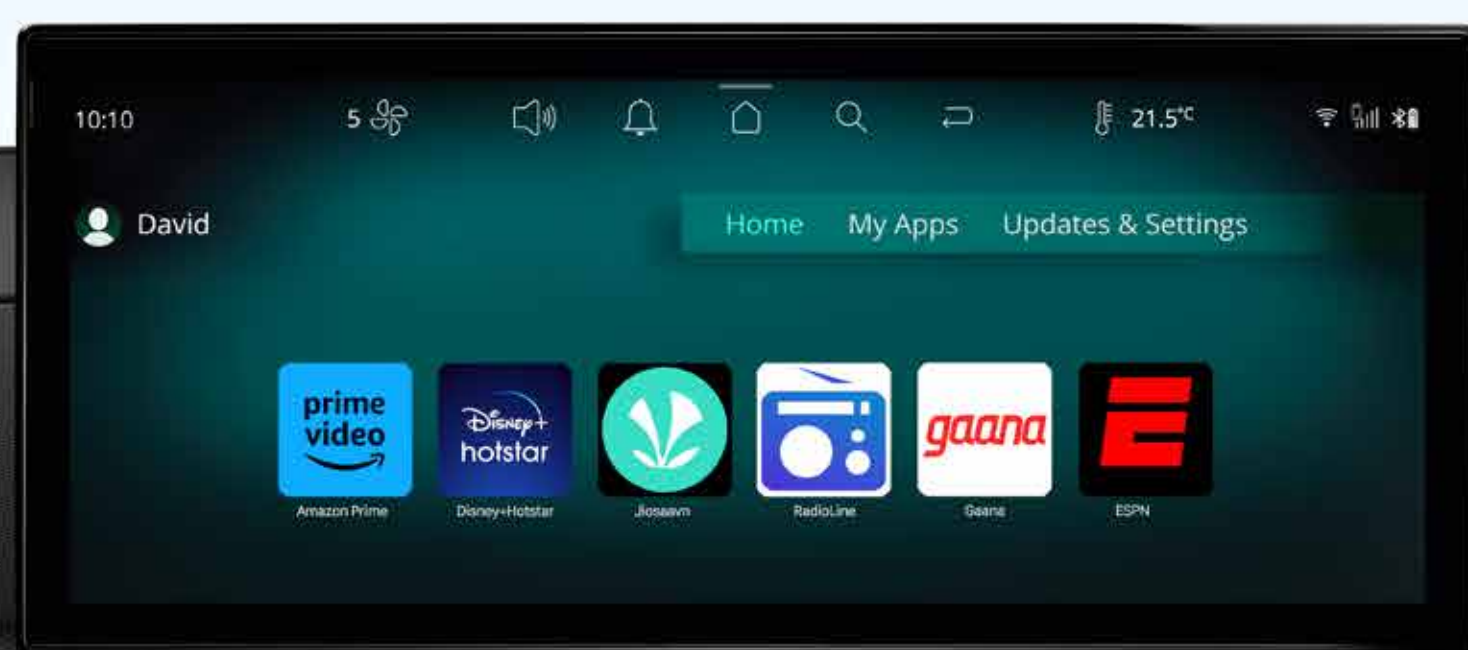

15+ apps today and more tomorrow.

Imagine watching your favourite OTT series in your all-new Nexon.ev.

game changing — technology

The next big thing in tech is already here. Are you game?

— cinematic 31.24 cm touchscreen