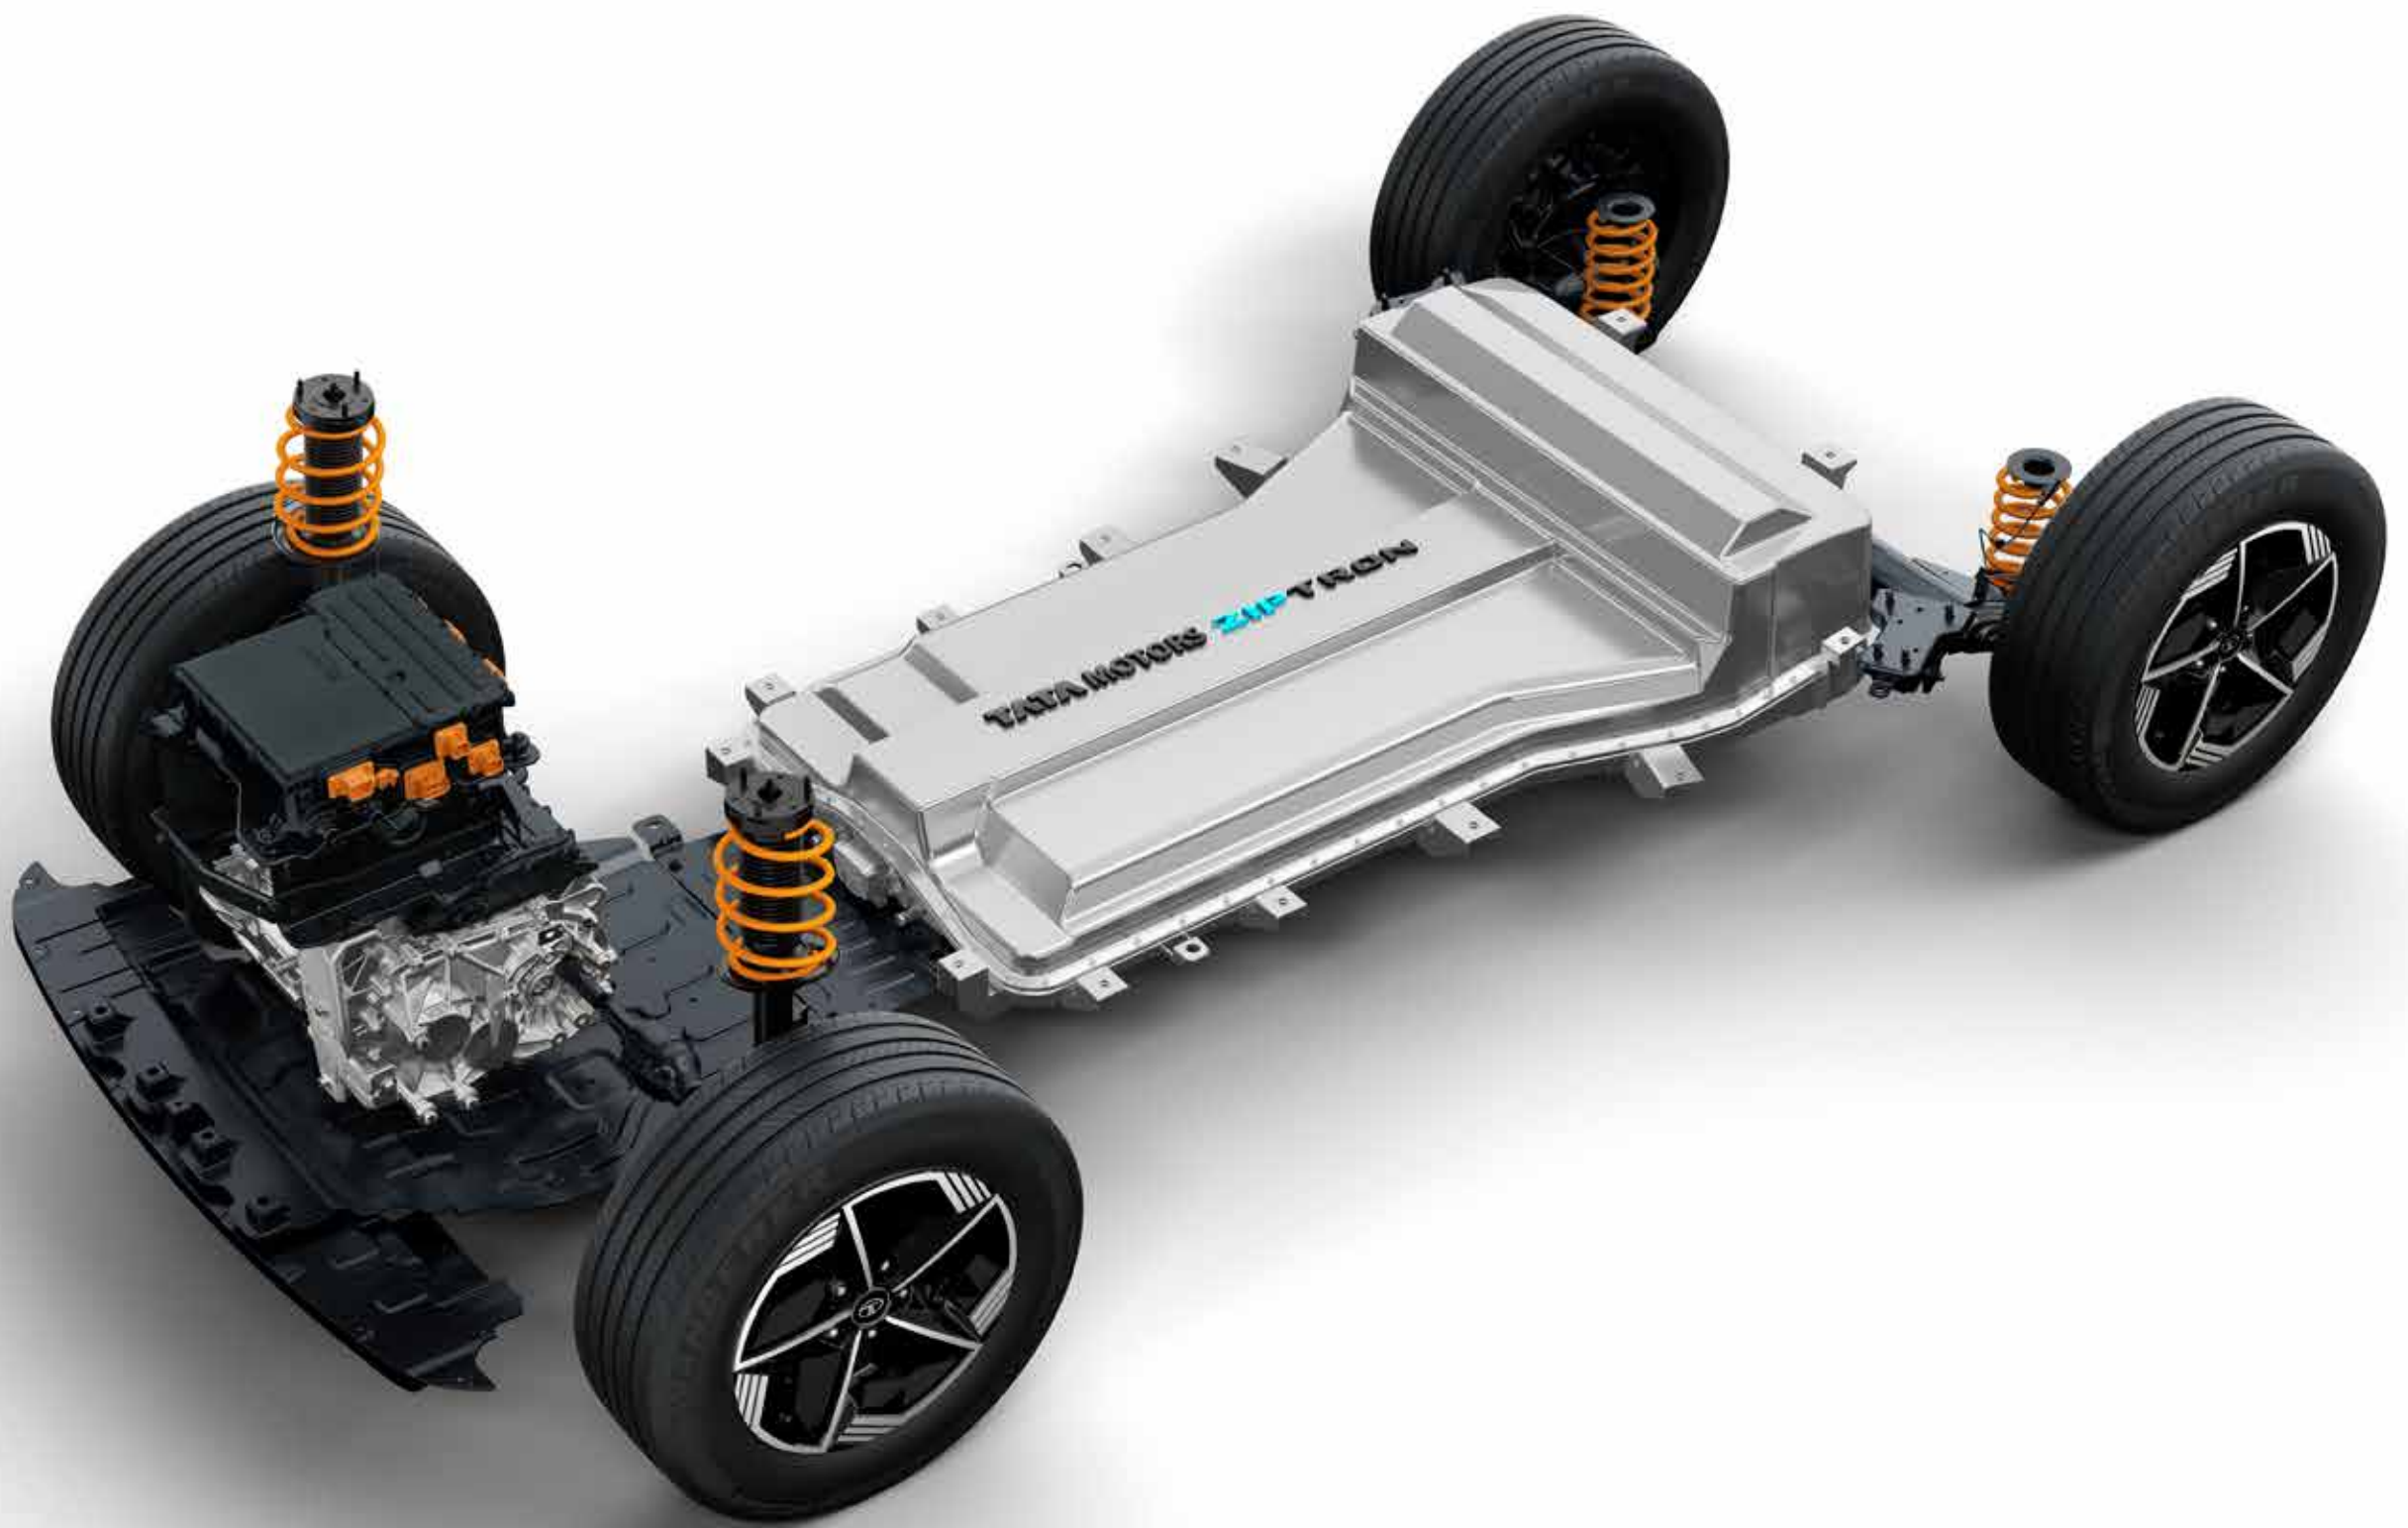

Whatever your driving style, we've got you covered.

Nexon.ev — architecture

Range

Say yes to long drives! 465[#] km in a single charge.

0-100 in 8.9[^]s

Fast when you need it to be.

Power output of 106.4 kW