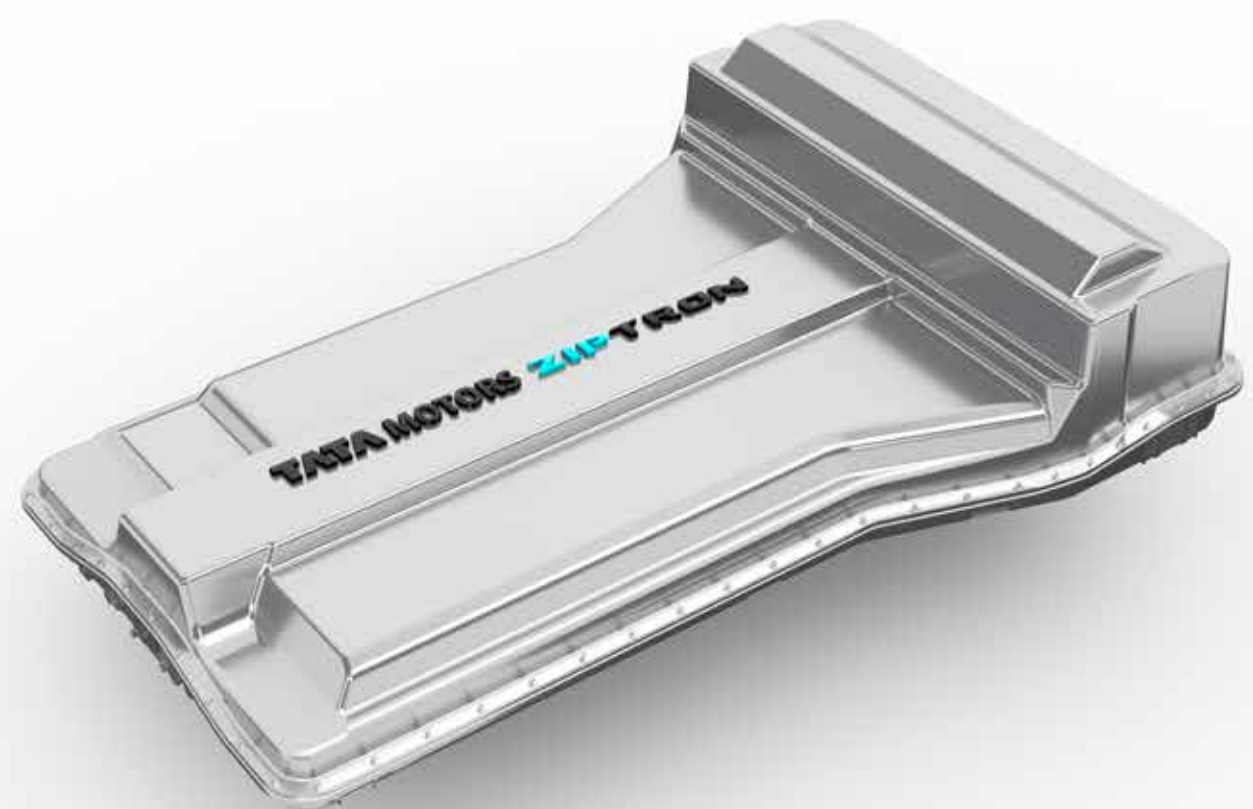

Liquid Cooled Battery Pack

Long lasting battery, ideally suited for Indian driving conditions.

Power Electronics

Smart algorithms to control vehicle electronics.