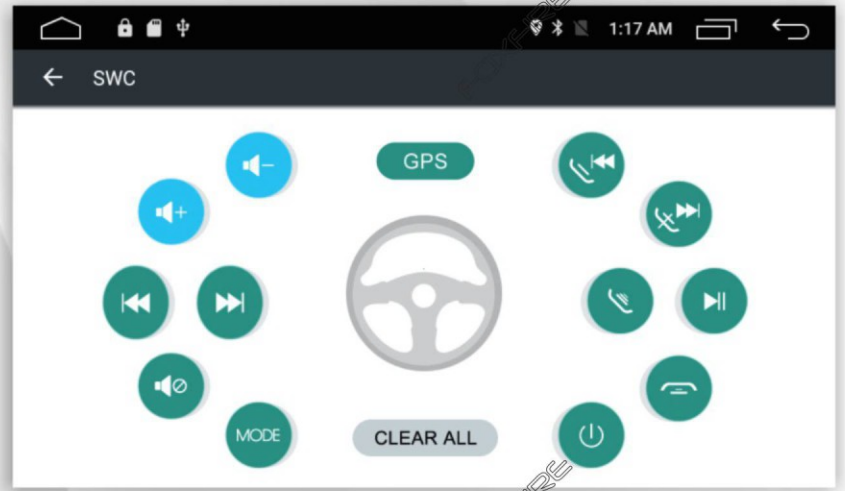

Panoramic + Left side blind spot view

SUPPORT ALL FEATURES

Built-in Radio Tuner
RDS Enabled
18FM & 12AM Stations Preset

Bluetooth Hands Free
Quick Search / Phonebook /
Bluetooth Music

Colorful Button Light
Multi-color Buttons
customize to match your car

Built-in GPS
2D/3D maps
Support offline/online/Google...

3 USB Port
32GB, Support 1080P Video Play

Rear View Camera
Support Connect Rear Camera

FOXFIRE

Steering Wheel Control

To Take Control of Your Music Safely on The Move. With This Function, You Can Intently Focus Straight Ahead, Which Will Make Driving Safer.

Support TPMS

Device can display the temperature and tire pressure with high accuracy to monitor the 4 tires on the screen for safe driving.

Support OBDII

With OBDII Scanner, you can connect it to car's DLC port and open the unit's software for monitoring the car's fuel consumption, water temperature, revolving speed, environment temperature, intake pressure, throttle position, air flow, computer load, car speed etc in OBD interface. A window for you to diagnose car status. Realtime data and trouble codes from vehicle computer.