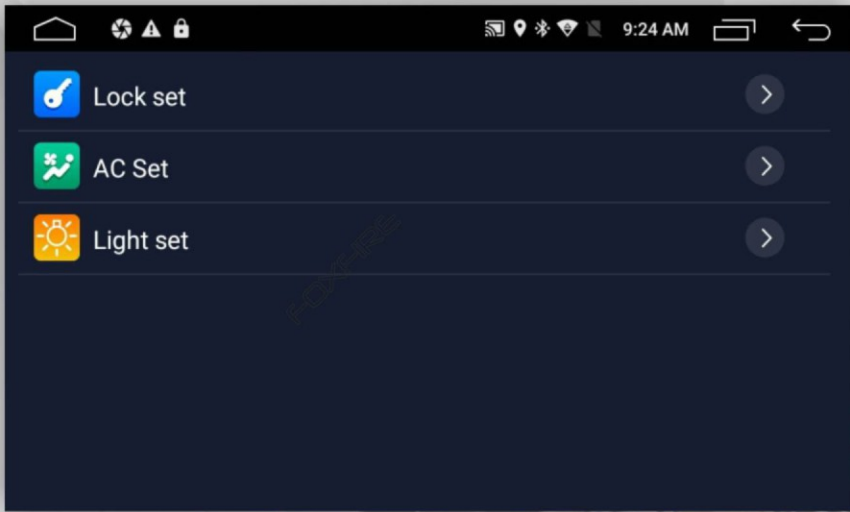

Support TPMS

Device can display the temperature and tire pressure with high accuracy to monitor the 4 tires on the screen for safe driving.

Support OBDII

With OBDII Scanner, you can connect it to car's DLC port and open the unit's software for monitoring the car's fuel consumption, water temperature, revolving speed, environment temperature, intake pressure, throttle position, air flow, computer load, car speed etc in OBD interface. A window for you to diagnose car status. Realtime data and trouble codes from vehicle computer.

FOXFIRE

Car Information Display
Remained Oil, Outdoor temp,
Battery Volts, Safety belts warning,
Brake open, Cleaning Liquid etc...

FOXFIRE

Support Ac Display
Support AC display, the user
interface is the Same as original car