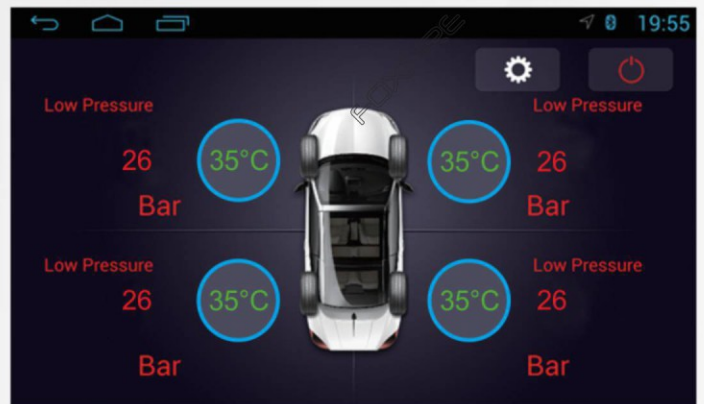

Support GPS Tracker Application

you can track your previous trip
can share your location to others
can see live location of car while
your car is running

FOXFIRE

FOXFIRE

FOXFIRE

FOXFIRE

Phone Mirror Link

iPhone connected via WiFi, create a WiFi hotspot on your iPhone, then search it on the device to connect. Android phone connected via USB cable first time, then can be connected via WiFi hotspot & USB cable. Also support Drive Mode.

Support TPMS

Device can display the temperature and tire pressure with high accuracy to monitor the 4 tires on the screen for safe driving.

Support OBDII

With OBDII Scanner, you can connect it to car's DLC port and open the unit's software for monitoring the car's fuel consumption, water temperature, revolving speed, environment temperature, intake pressure, throttle position, air flow, computer load, car speed etc in OBD interface. A window for you to diagnose car status. Realtime data and trouble codes from vehicle computer.