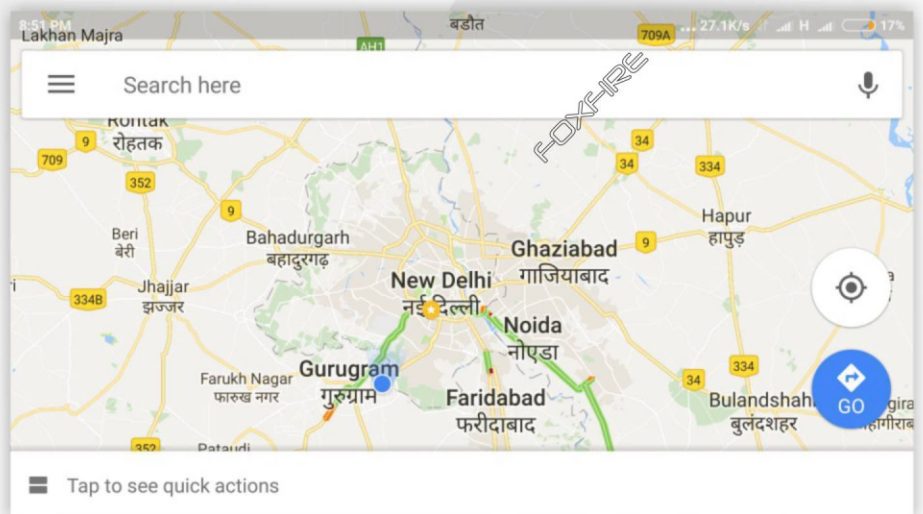

FOXFIRE

FOXFIRE

FOXFIRE

FOXFIRE