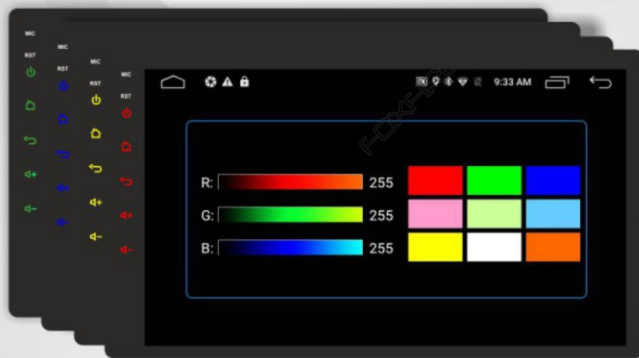

Panoramic + Left side blind spot view

SUPPORT ALL FEATURES

Built-in Radio Tuner
RDS Enabled
18FM & 12AM Stations Preset

Bluetooth Hands Free
Quick Search / Phonebook /
Bluetooth Music

Colorful Button Light
Multi-color Buttons
customize to match your car

Built-in GPS
2D/3D maps
Support offline/online/Google...

3 USB Port
32GB, Support 1080P Video Play

Rear View Camera
Support Connect Rear Camera

FOXFIRE

Steering Wheel Control

To Take Control of Your Music Safely on The Move. With This Function, You Can Intently Focus Straight Ahead, Which Will Make Driving Safer.