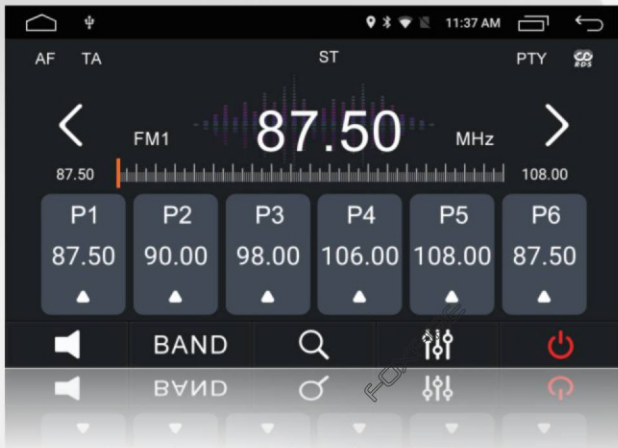

With the inserted SIM Card, you can make phone calls on the device directly, then you never worry that your mobile phone is out of battery or not with you.

ONLINE MAPS, FREE TO NAVIGATE

With 4G LTE Network, you can get access to different online maps such as Google Map, Offline Maps, Live Traffic and more easily.

DVR

Support USB DVR Camera and Front USB Camera

DVR Camera

ADAS (Advance Driver Assistance Systems)

Max output power 4*60W & variety of sound regulation

Support 360 Bird View

Panoramic + Front parking trace

Panoramic + Left side blind spot view

SUPPORT ALL FEATURES

Built-in Radio Tuner
RDS Enabled
18FM & 12AM Stations Preset

Bluetooth Hands Free
Quick Search / Phonebook /
Bluetooth Music

Colorful Button Light
Multi-color Buttons
customize to match your car