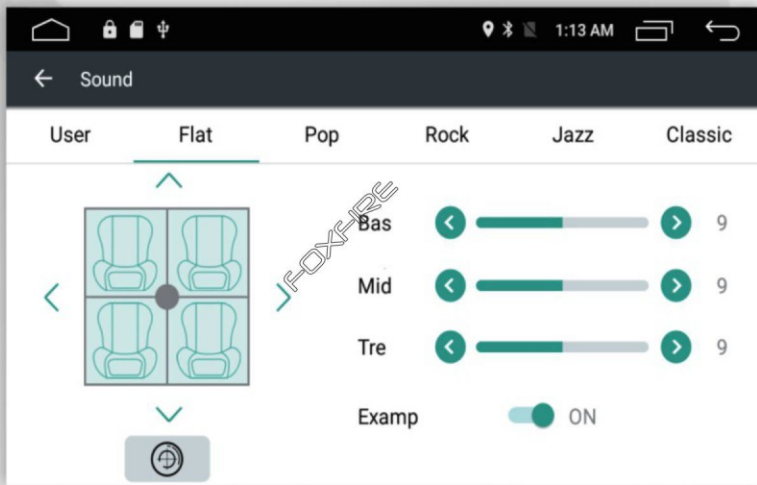

FEVER-LEVEL MUSIC PLAYER

Build-in DSP professional audio scene selection
Support for multiple bit rate music format,
Build-in EQ sound equalizer, Variety of custom sound,
Easy operation and stylish and beautiful interface,
Give you the shock of hearing and perfect experience

Support GPS Tracker Application

you can track your previous trip
can share your location to others
can see live location of car while
your car is running