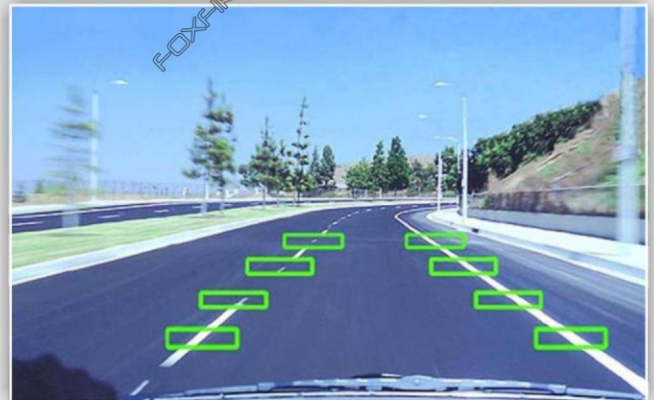

ADAS (Advance Driver Assistance Systems)

Max output power 4*60W & variety of sound regulation