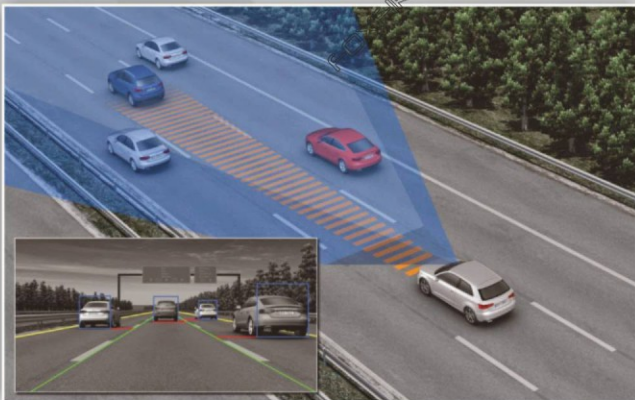

DVR

Support USB DVR Camera and Front USB Camera

DVR Camera

ADAS (Advance Driver Assistance Systems)

Max output power 4*60W & variety of sound regulation

Support 360 Bird View

Panoramic + Front parking trace

Panoramic + Left side blind spot view

SUPPORT ALL FEATURES

Built-in Radio Tuner
RDS Enabled
18FM & 12AM Stations Preset

Bluetooth Hands Free
Quick Search / Phonebook /
Bluetooth Music

Colorful Button Light
Multi-color Buttons
customize to match your car