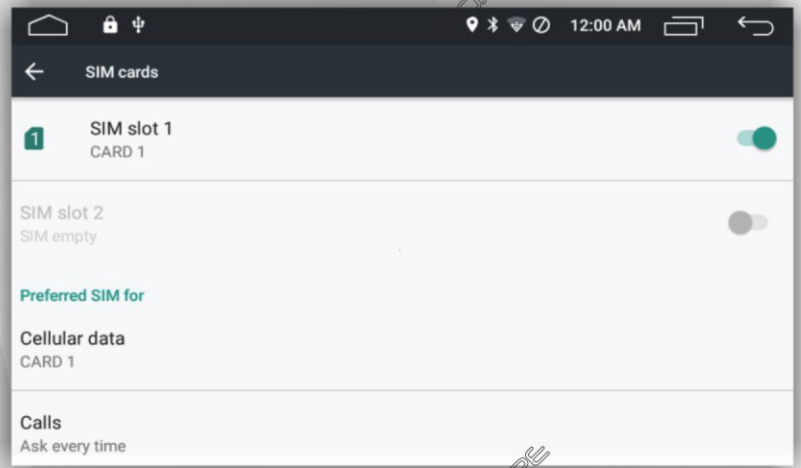

Enjoy Your Journey With Millions of Apps

Watch Live TV, Play Games

While your Journey

Millions of APPS
To build the car life you want.

Support 4G SIM Card

Insert SIM Card to get 4G LTE Network for quick internet surfing, you can also use on-line navigation maps freely and smoothly, and passengers in the car can get free WiFi via WiFi Hotspot

With the inserted SIM Card, you can make phone calls on the device directly, then you never worry that your mobile phone is out of battery or not with you.

ONLINE MAPS, FREE TO NAVIGATE

With 4G LTE Network, you can get access to different online maps such as Google Map, Offline Maps, Live Traffic and more easily.