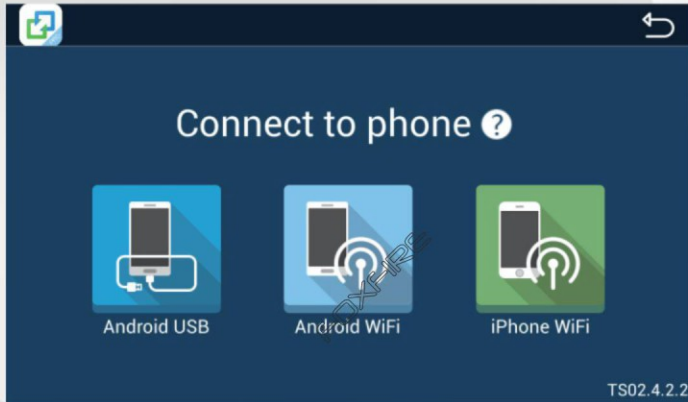

Support GPS Tracker Application

you can track your previous trip
can share your location to others
can see live location of car while
your car is running

FOXFIRE

FOXFIRE

FOXFIRE

FOXFIRE

Phone Mirror Link

iPhone connected via WiFi, create a WiFi hotspot on your iPhone, then search it on the device to connect. Android phone connected via USB cable first time, then can be connected via WiFi hotspot & USB cable. Also support Drive Mode.

Support TPMS

Device can display the temperature and tire pressure with high accuracy to monitor the 4 tires on the screen for safe driving.

Support OBDII

With OBDII Scanner, you can connect it to car's DLC port and open the unit's software for monitoring the car's fuel consumption, water temperature, revolving speed, environment temperature, intake pressure, throttle position, air flow, computer load, car speed etc in OBD interface. A window for you to diagnose car status. Realtime data and trouble codes from vehicle computer.