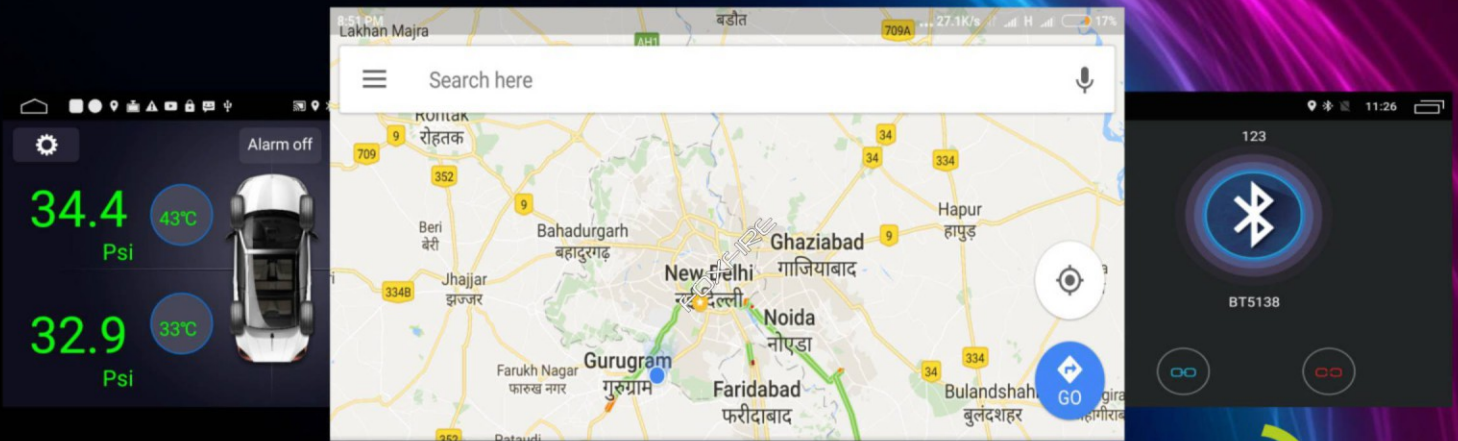

LET'S JOURNEY WITH FOX FIRE FF001

not car navigation only, it's car mobile

- 4G LTE
- 2GB RAM
- 32GB ROM
- 2.5D GORILLA TOUCH
- IN-BUILT TRACKER
- 4K IPS PANEL
- 4 X 50W MOSFET
- DSP IN-BUILT
- MAP IN-BUILT
- External Mic
- REAR CAMERA
- FRONT CAMERA
- AMP PRE OUT
- BLUETOOTH CALLING MUSIC
- IN-BUILT WI-FI

Android 8.1 Oreo In-Built 4G Sim Card Slot
Big Screen Car Navigation System

Super Hardware, Ultra-fast Response Bigger Display, Better Vision

With 2GB Ram, 1.6GHZ Quad-Core CPU Processor, the device has more possibilities to give you better multi-tasking performance and ultra-fast response.