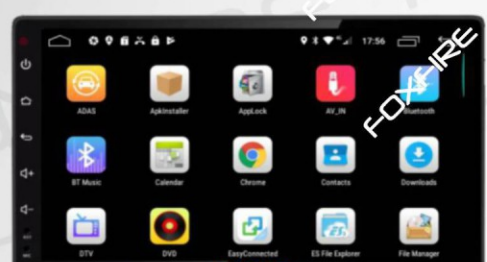

TOYOTA OLD PRADO 10.1"