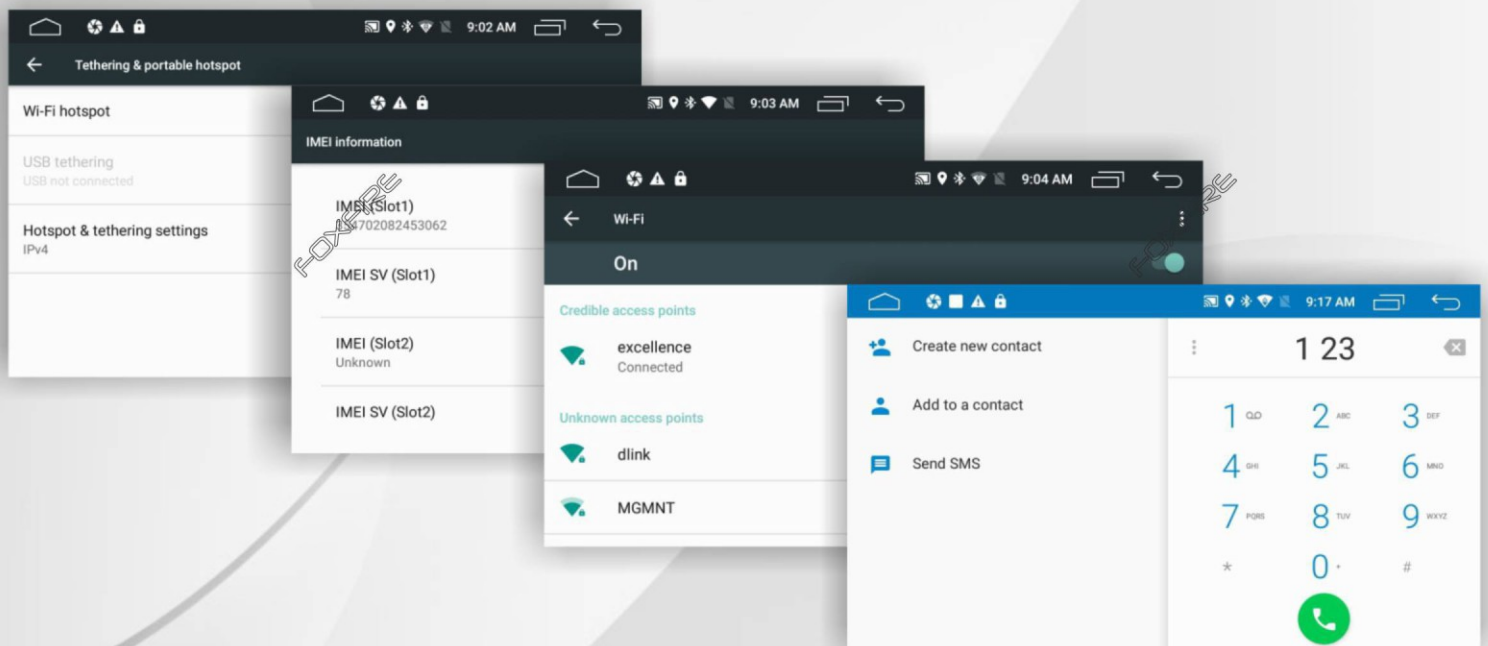

Enjoy Your Journey With Millions of Apps

Watch Live TV, Play Games

While your Journey

Millions of APPS
To build the car life you want.

Support 4G SIM Card

Insert SIM Card to get 4G LTE Network for quick internet surfing, you can also use on-line navigation maps freely and smoothly, and passengers in the car can get free WiFi via WiFi Hotspot

4G/Wifi

Support Wi-Fi connection, enjoy high speed internet surfing Music and online video, New Message / Email notice Web browser, support Multiple windows / Bookmarks / Most visited / History

FOXFIRE

EASY TO MAKE A CALL

With the inserted SIM Card, you can make phone calls on the device directly, then you never worry that your mobile phone is out of battery or not with you.

ONLINE MAPS, FREE TO NAVIGATE

With 4G LTE Network, you can get access to different online maps such as Google Map, Offline Maps, Live Traffic and more easily.