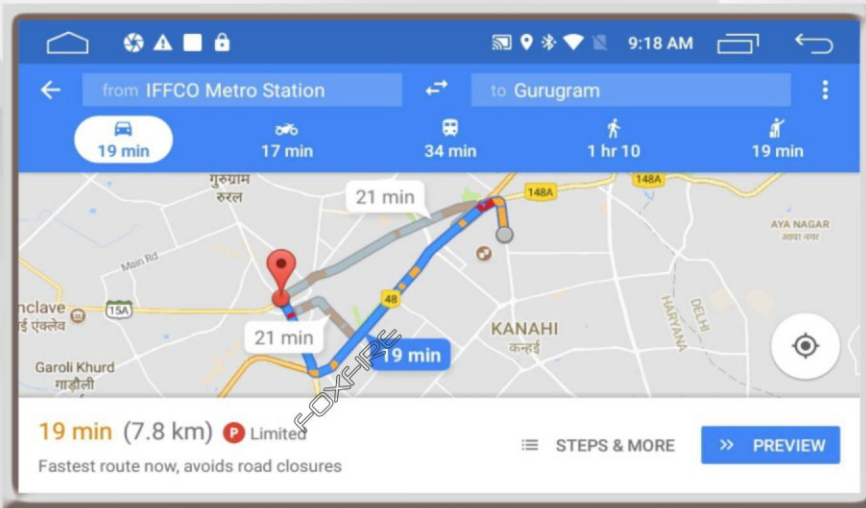

With the inserted SIM Card, you can make phone calls on the device directly, then you never worry that your mobile phone is out of battery or not with you.

ONLINE MAPS, FREE TO NAVIGATE

With 4G LTE Network, you can get access to different online maps such as Google Map, Offline Maps, Live Traffic and more easily.