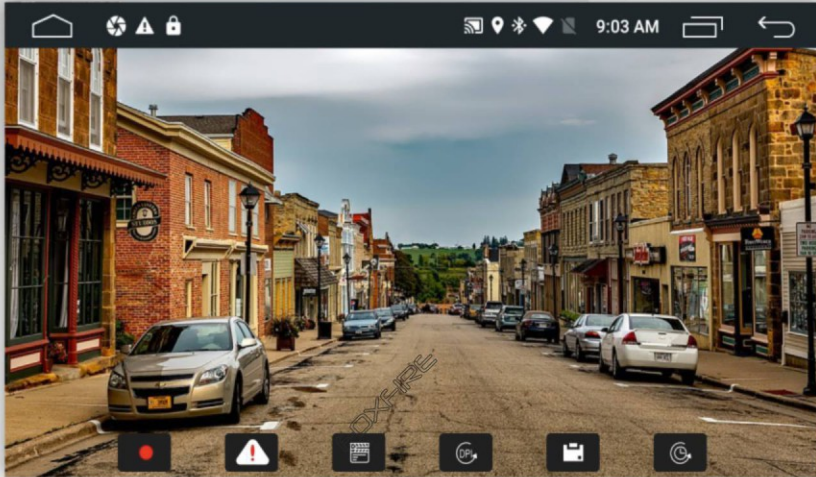

DVR

Support USB DVR Camera and Front USB Camera