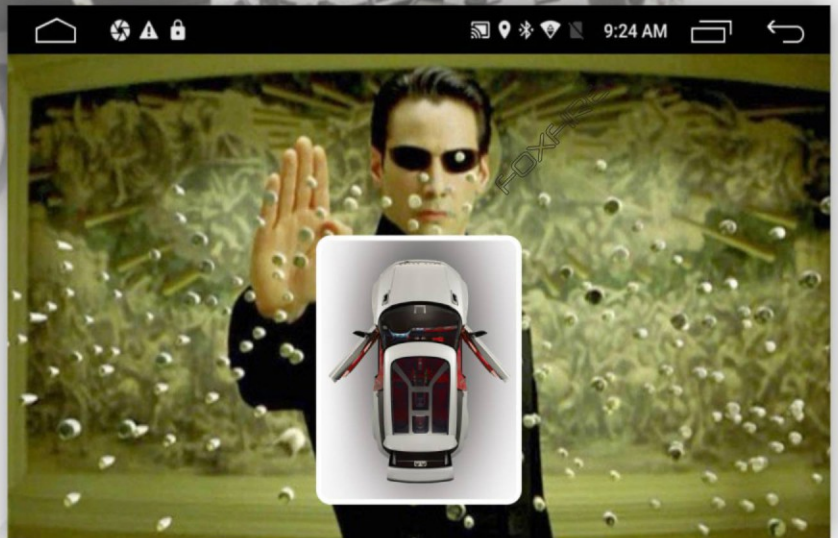

Support TPMS

Device can display the temperature and tire pressure with high accuracy to monitor the 4 tires on the screen for safe driving.

Support OBDII

With OBDII Scanner, you can connect it to car's DLC port and open the unit's software for monitoring the car's fuel consumption, water temperature, revolving speed, environment temperature, intake pressure, throttle position, air flow, computer load, car speed etc in OBD interface. A window for you to diagnose car status. Realtime data and trouble codes from vehicle computer.

FOXFIRE

Car Information Display
Remained Oil, Outdoor temp,
Battery Volts, Safety belts warning,
Brake open, Cleaning Liquid etc...

FOXFIRE

Support Ac Display
Support AC display, the user
interface is the Same as original car

Support Door Info
Support original car
switch gate information

These functions work in selected models.

FOXFIRE

FOXFIRE

FOXFIRE™

CAR ENTERTAINMENT & NAVIGATION SYSTEM

SUZUKI NEW SWIFT/DZIRE 9"

SUZUKI IGNIS 9"